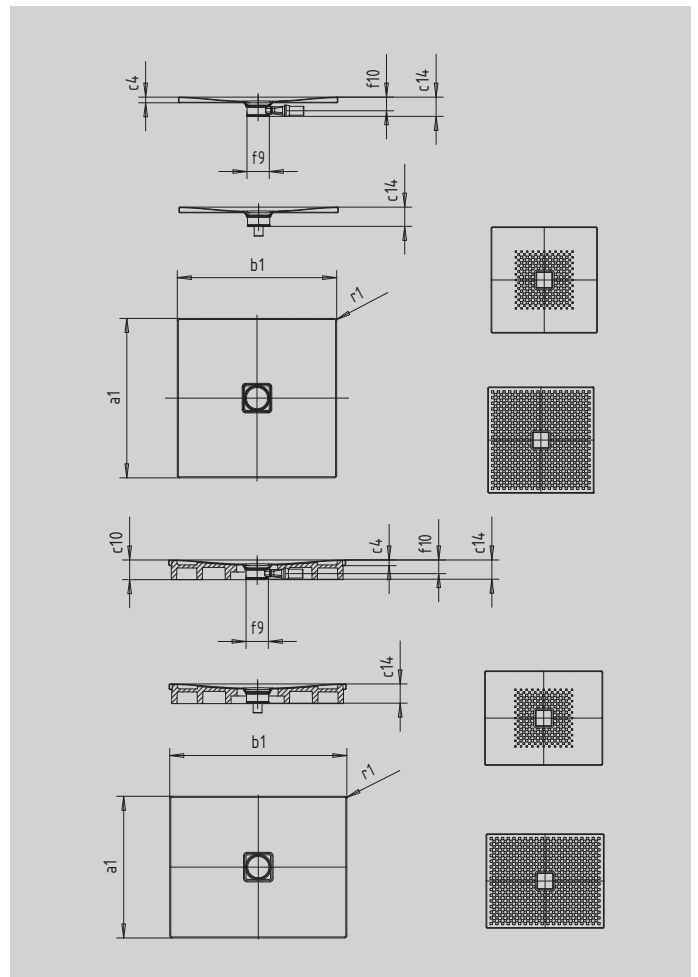

CONOFLAT

- straightlined, purist design
- high level of comfort thanks to the flat enamelled waste cover that is flush with the shower area
- can be installed to be absolutely flush with the floor
- ideally complements the CONODUO bath
- designed by Sottsass Associati
- made of KALDEWEI steel enamel

Similar illustration

SECURE⁺

Model		783
External length	a_1	900 mm
External width	b_1	900 mm
Depth inside	c_1	23 mm
Height of rim	c_4	32 mm
Height with low-profile support	c_{16}	49 mm
Diameter of waste hole	f_9	Ø 120 mm
Bottle trap connection height	f_{10}	76 mm
External radius	r_1	12 mm
Net weight		21 kg
Anti-slip		492 x 492 mm
Full anti-slip		836 x 836 mm
SECURE PLUS		full base