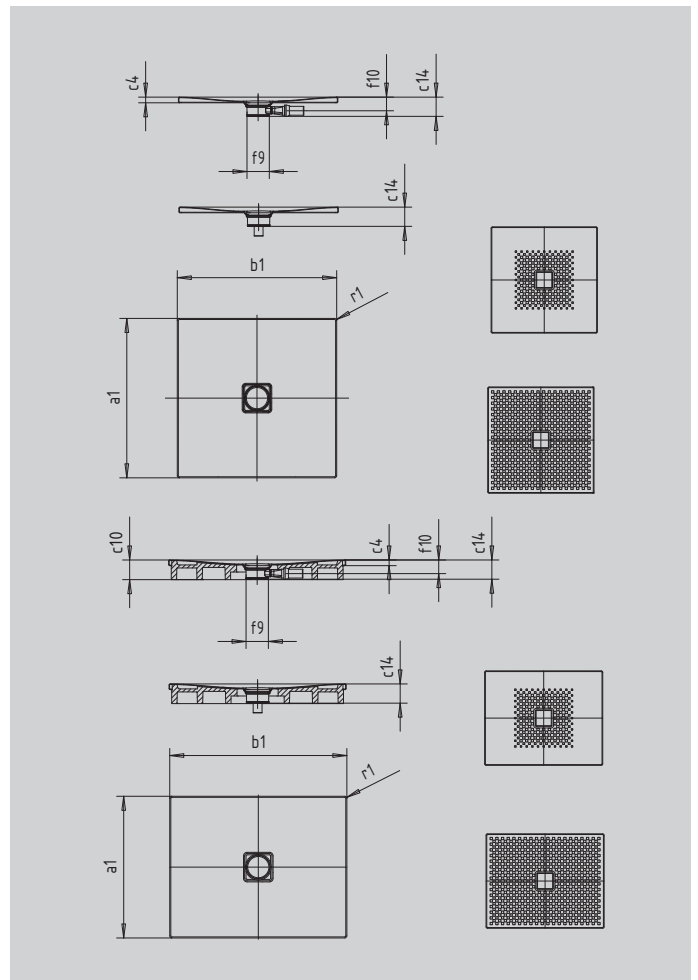

CONOFLAT

- straightlined, purist design
- high level of comfort thanks to the flat enamelled waste cover that is flush with the shower area
- can be installed to be absolutely flush with the floor
- ideally complements the CONODUO bath
- designed by Sottsass Associati
- made of KALDEWEI steel enamel

Similar illustration

SECURE⁺

Model		783
External length	a_1	900 mm
External width	b_1	900 mm
Depth inside	c_1	23 mm
Height of rim	c_4	32 mm
Height with support	c_{10}	110 mm
Height with low-profile support	c_{16}	49 mm
Diameter of waste hole	f_9	Ø 120 mm
Bottle trap connection height	f_{10}	76 mm
External radius	r_1	12 mm
Net weight		22 kg
Anti-slip		492 x 492 mm
Full anti-slip		836 x 836 mm
SECURE PLUS		full base