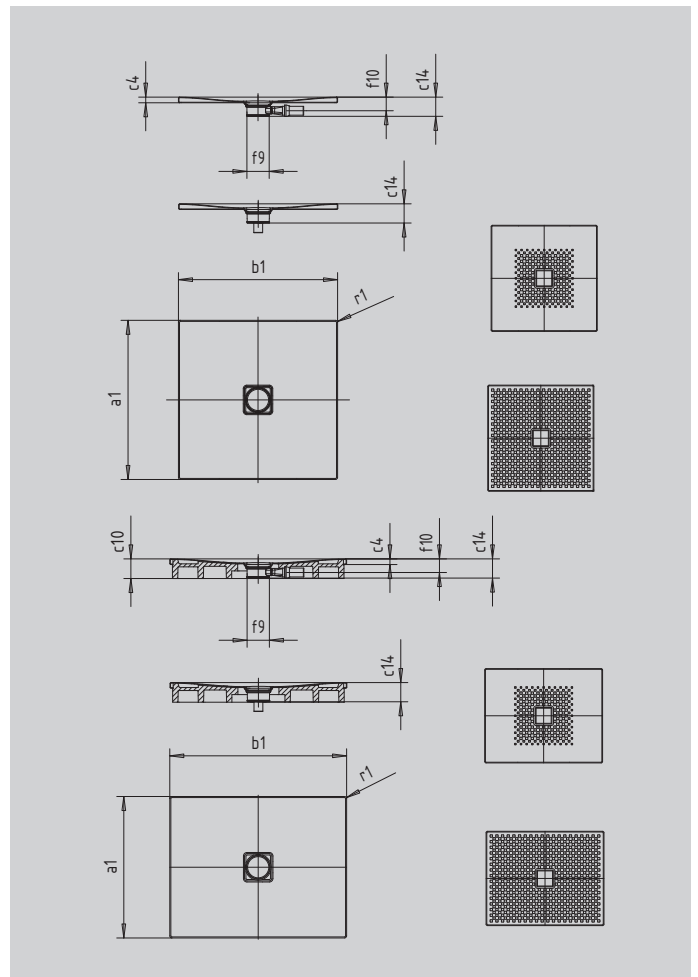

# CONOFLAT

- straightlined, purist design
- high level of comfort thanks to the flat enamelled waste cover that is flush with the shower area
- can be installed to be absolutely flush with the floor
- ideally complements the CONODUO bath
- designed by Sottsass Associati
- made of KALDEWEI steel enamel

Similar illustration

SECURE<sup>+</sup>

Model		784
External length	$a_1$	900 mm
External width	$b_1$	1000 mm
Depth inside	$c_1$	23 mm
Height of rim	$c_4$	32 mm
Height with low-profile support	$c_{16}$	49 mm
Diameter of waste hole	$f_9$	Ø 120 mm
Bottle trap connection height	$f_{10}$	76 mm
External radius	$r_1$	12 mm
Net weight		23 kg
Anti-slip		492 x 492 mm
Full anti-slip		836 x 932 mm
SECURE PLUS		full base