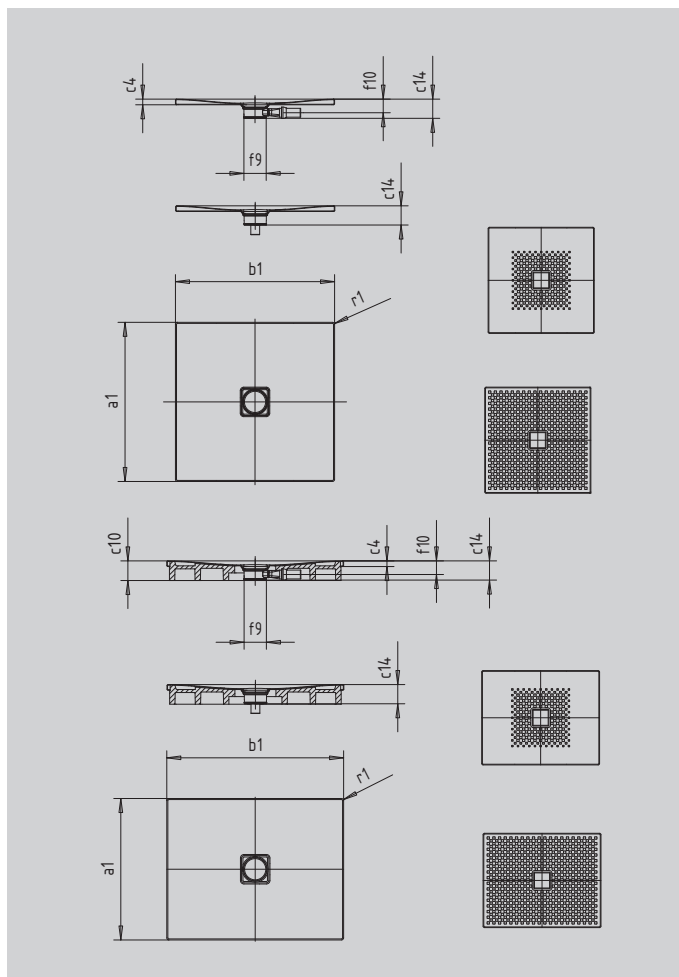

CONOFLAT

- straightlined, purist design
- high level of comfort thanks to the flat enamelled waste cover that is flush with the shower area
- can be installed to be absolutely flush with the floor
- ideally complements the CONODUO bath
- designed by Sottsass Associati
- made of KALDEWEI steel enamel

Similar illustration

SECURE⁺

Model		784
External length	a_1	900 mm
External width	b_1	1000 mm
Depth inside	c_1	23 mm
Height of rim	c_4	32 mm
Height with support	c_{10}	110 mm
Height with low-profile support	c_{16}	49 mm
Diameter of waste hole	f_9	Ø 120 mm
Bottle trap connection height	f_{10}	76 mm
External radius	r_1	12 mm
Net weight		24 kg
Anti-slip		492 x 492 mm
Full anti-slip		836 x 932 mm
SECURE PLUS		full base