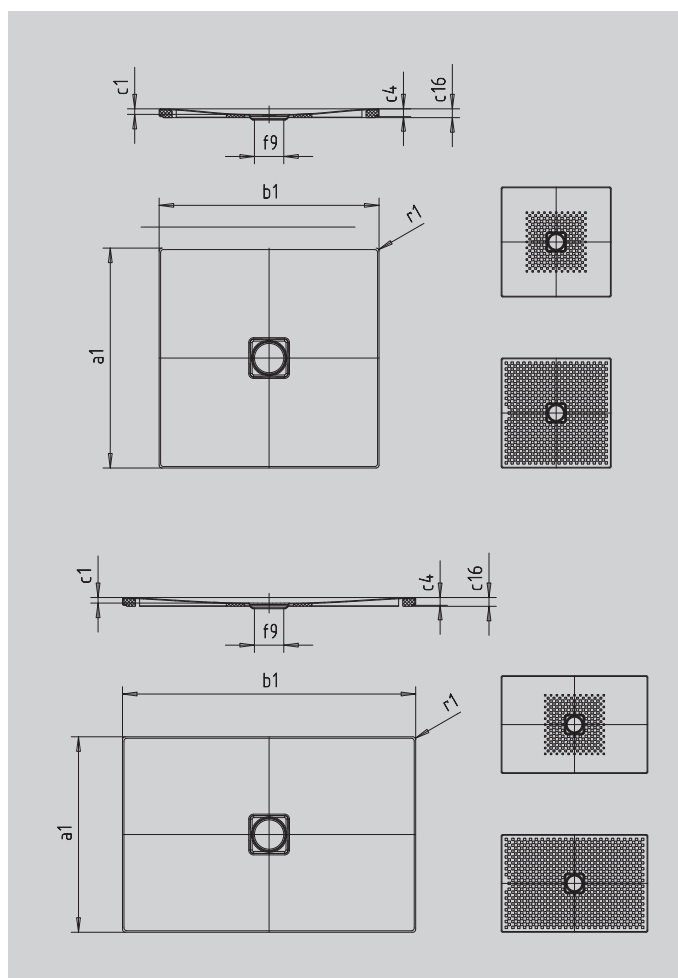

CONOFLAT WITH LOW PROFILE SUPPORT

- straightlined, purist design
- highlevelofcomfortthankstotheflatenamelledwastecoverthatisflushwiththeshower area
- made of KALDEWEI steel enamel
- ideally complements the CONODUO bath
- designed by Sottsass Associati

Similar illustration

SECURE⁺

Model		784
External length	a_1	900 mm
External width	b_1	1000 mm
Depth inside	c_1	23 mm
Height of rim	c_4	32 mm
Height with low-profile support	c_{16}	37 mm
Diameter of waste hole	f_9	Ø 120 mm
External radius	r_1	12 mm
Net weight		23 kg
Anti-slip		492 x 492 mm
Full anti-slip		836 x 932 mm
SECURE PLUS		full base