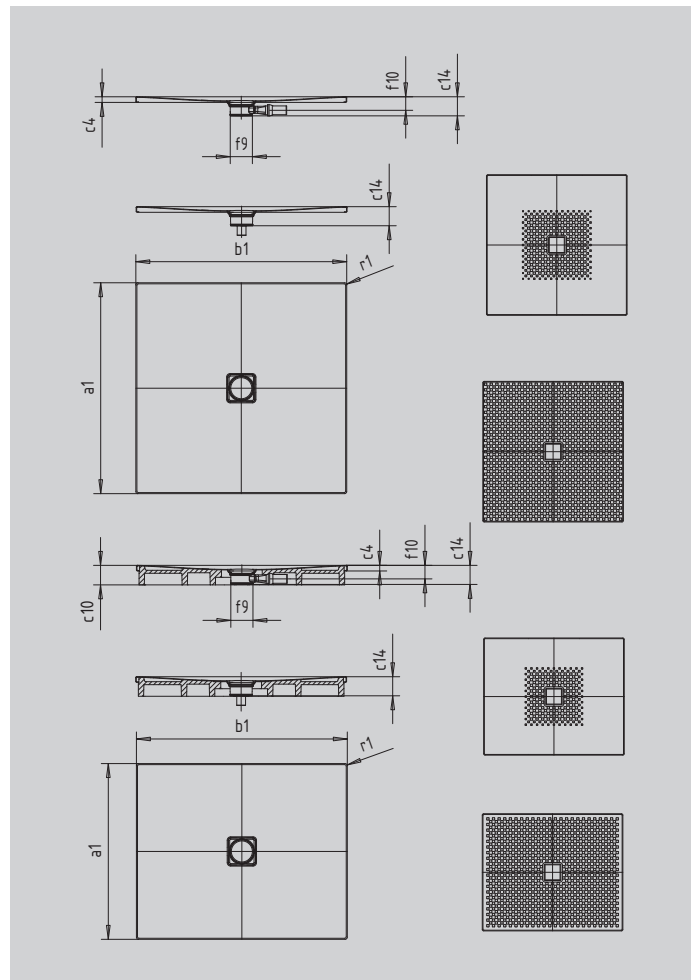

# CONOFLAT

- straightlined, purist design
- high level of comfort thanks to the flat enamelled waste cover that is flush with the shower area
- can be installed to be absolutely flush with the floor
- ideally complements the CONODUO bath
- designed by Sottsass Associati
- made of KALDEWEI steel enamel

Similar illustration

SECURE<sup>+</sup>

Model		785
External length	$a_1$	900 mm
External width	$b_1$	1200 mm
Depth inside	$c_1$	23 mm
Height of rim	$c_4$	32 mm
Diameter of waste hole	$f_9$	Ø 120 mm
Bottle trap connection height	$f_{10}$	76 mm
External radius	$r_1$	12 mm
Net weight		28 kg
Anti-slip		492 x 492 mm
Full anti-slip		836 x 1124 mm
SECURE PLUS		full base