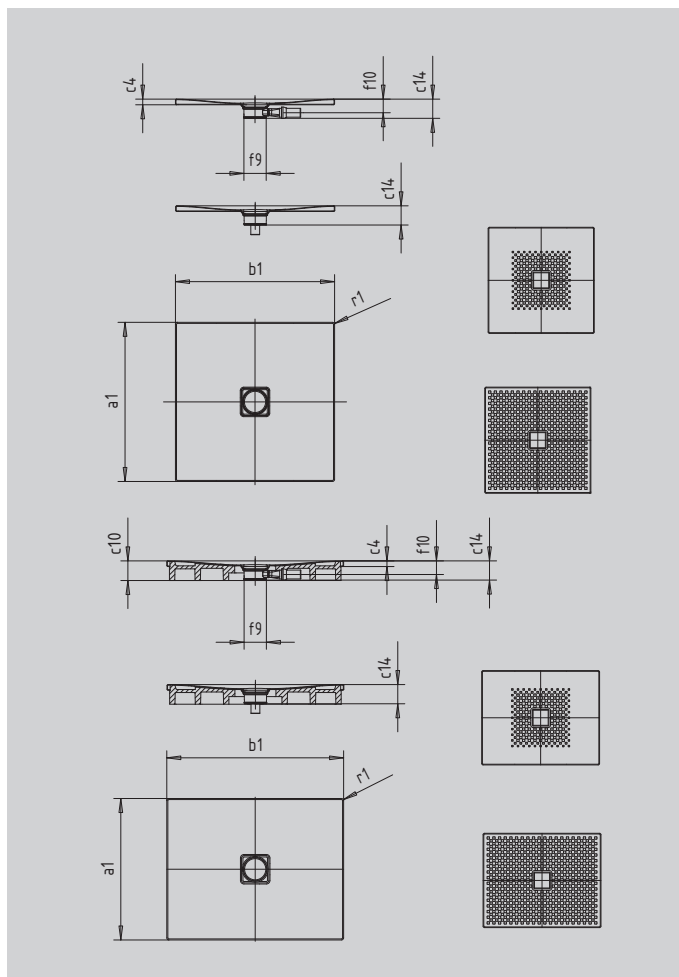

CONOFLAT

- straightlined, purist design
- highlevelofcomforthankstotheatenamelledwastecoverthat is flushwiththeshower area
- can be installed to be absolutely flush with the floor
- ideally complements the CONODUO bath
- designed by Sottsass Associati
- made of KALDEWEI steel enamel

Similar illustration

SECURE⁺

Model		786
External length	a_1	1000 mm
External width	b_1	1000 mm
Depth inside	c_1	23 mm
Height of rim	c_4	32 mm
Height with support	c_{10}	110 mm
Diameter of waste hole	f_9	Ø 120 mm
Bottle trap connection height	f_{10}	76 mm
External radius	r_1	12 mm
Net weight		27 kg
Anti-slip		492 x 492 mm
Full anti-slip		932 x 932 mm
SECURE PLUS		full base