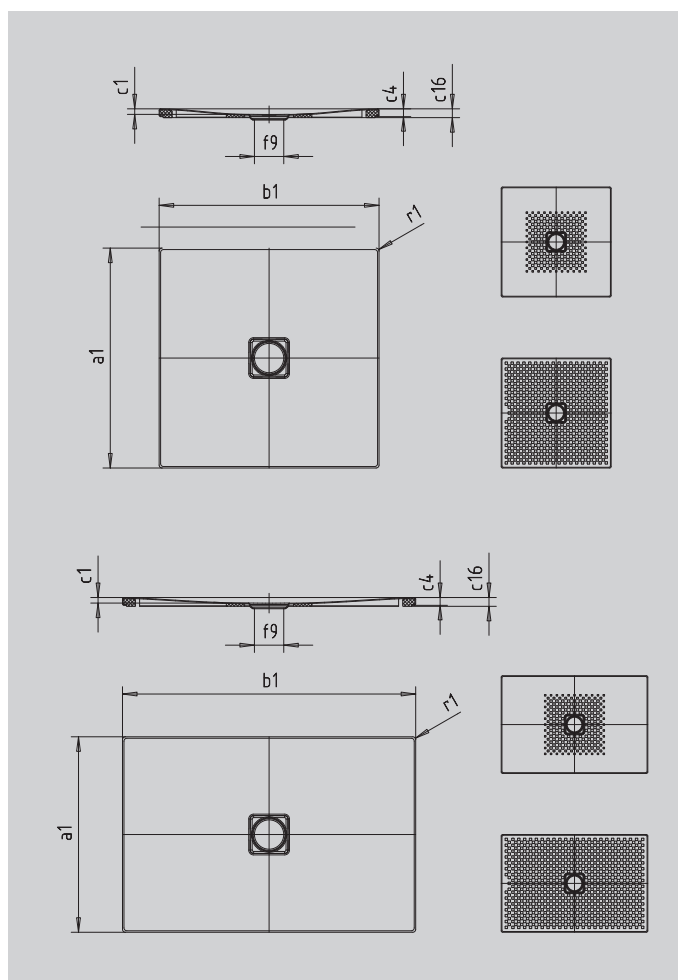

CONOFLAT WITH LOW PROFILE SUPPORT

- straightlined, purist design
- highlevelofcomfortthankstotheflatenamelledwastecoverthatisflushwiththeshower area
- made of KALDEWEI steel enamel
- ideally complements the CONODUO bath
- designed by Sottsass Associati

Similar illustration

SECURE⁺

Model		786
External length	a_1	1000 mm
External width	b_1	1000 mm
Depth inside	c_1	23 mm
Height of rim	c_4	32 mm
Height with low-profile support	c_{16}	37 mm
Diameter of waste hole	f_9	Ø 120 mm
External radius	r_1	12 mm
Net weight		26 kg
Anti-slip		492 x 492 mm
Full anti-slip		932 x 932 mm
SECURE PLUS		full base