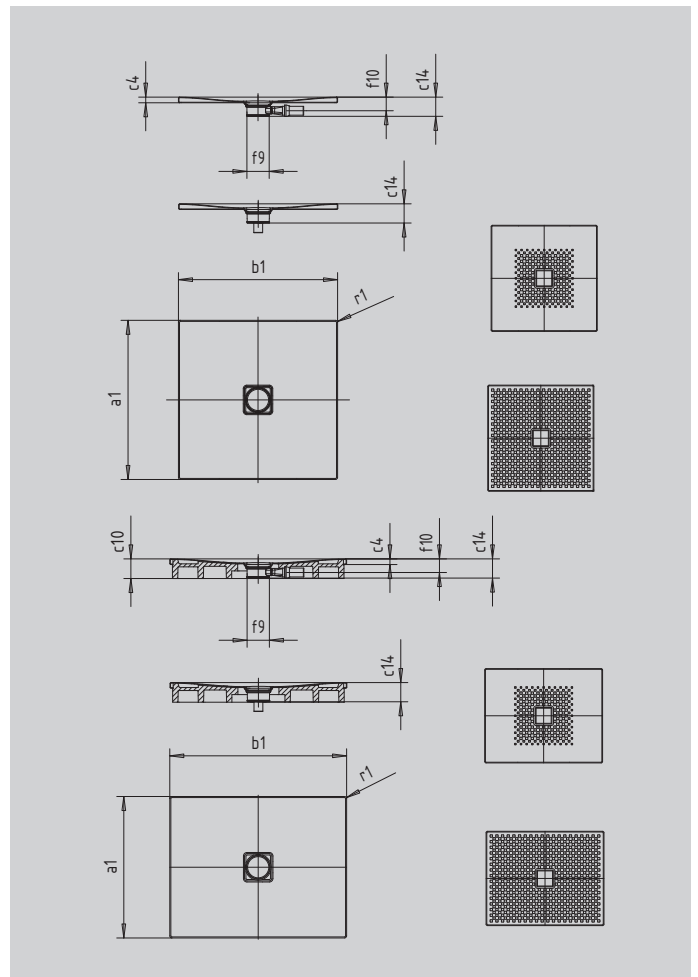

CONOFLAT

- straightlined, purist design
- high level of comfort thanks to the flat enamelled waste cover that is flush with the shower area
- can be installed to be absolutely flush with the floor
- ideally complements the CONODUO bath
- designed by Sottsass Associati
- made of KALDEWEI steel enamel

Similar illustration

SECURE⁺

Model		787
External length	a_1	800 mm
External width	b_1	1100 mm
Depth inside	c_1	23 mm
Height of rim	c_4	32 mm
Height with low-profile support	c_{16}	49 mm
Diameter of waste hole	f_9	Ø 120 mm
Bottle trap connection height	f_{10}	76 mm
External radius	r_1	12 mm
Net weight		23 kg
Anti-slip		492 x 492 mm
Full anti-slip		740 x 1028 mm
SECURE PLUS		full base