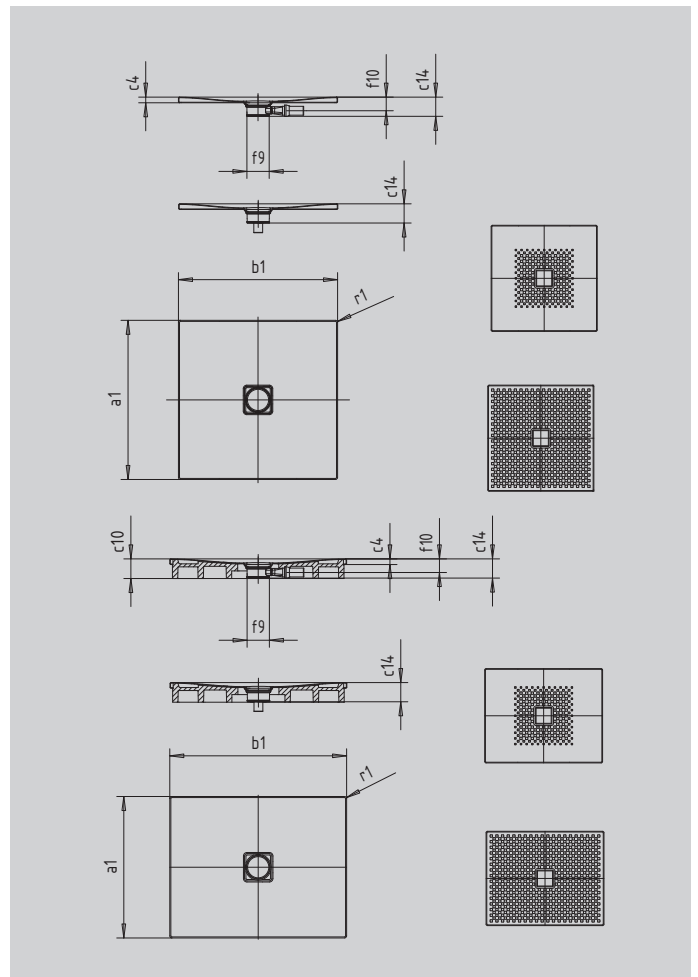

CONOFLAT

- straightlined, purist design
- high level of comfort thanks to the flat enamelled waste cover that is flush with the shower area
- can be installed to be absolutely flush with the floor
- ideally complements the CONODUO bath
- designed by Sottsass Associati
- made of KALDEWEI steel enamel

Similar illustration

SECURE⁺

Model		787
External length	a_1	800 mm
External width	b_1	1100 mm
Depth inside	c_1	23 mm
Height of rim	c_4	32 mm
Height with support	c_{10}	110 mm
Height with low-profile support	c_{16}	49 mm
Diameter of waste hole	f_9	Ø 120 mm
Bottle trap connection height	f_{10}	76 mm
External radius	r_1	12 mm
Net weight		24 kg
Anti-slip		492 x 492 mm
Full anti-slip		740 x 1028 mm
SECURE PLUS		full base