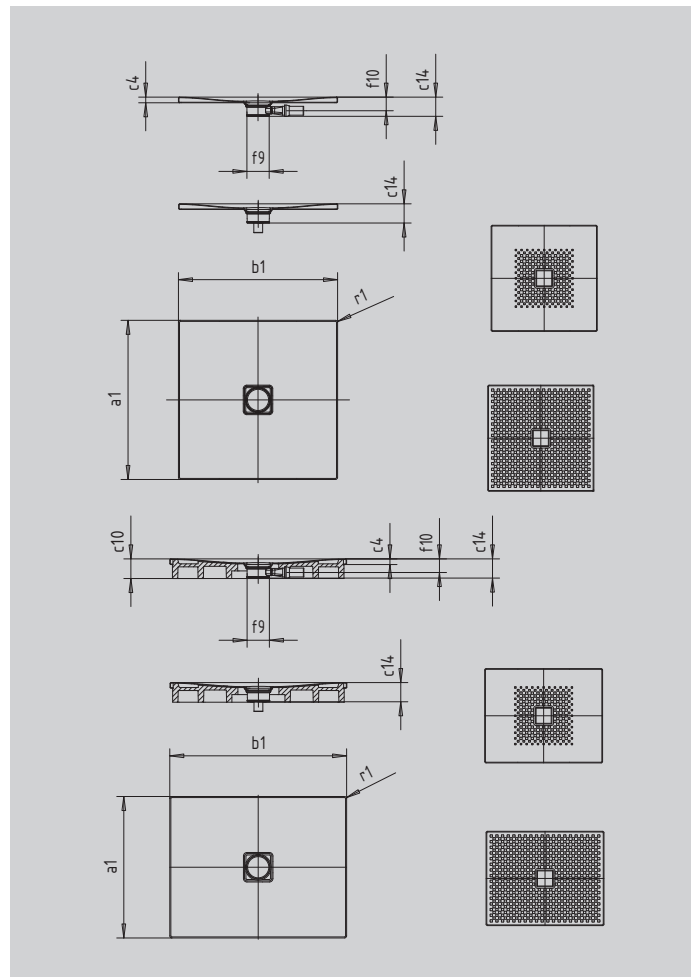

# CONOFLAT

- straightlined, purist design
- highlevelofcomfortthankstotheatenamelledwastecoverthat is flushwiththeshower area
- can be installed to be absolutely flush with the floor
- ideally complements the CONODUO bath
- designed by Sottsass Associati
- made of KALDEWEI steel enamel

Similar illustration

SECURE<sup>+</sup>

Model		788
External length	$a_1$	900 mm
External width	$b_1$	1100 mm
Depth inside	$c_1$	23 mm
Height of rim	$c_4$	32 mm
Height with low-profile support	$c_{16}$	49 mm
Diameter of waste hole	$f_9$	Ø 120 mm
Bottle trap connection height	$f_{10}$	76 mm
External radius	$r_1$	12 mm
Net weight		25 kg
Anti-slip		492 x 492 mm
Full anti-slip		836 x 1028 mm
SECURE PLUS		full base