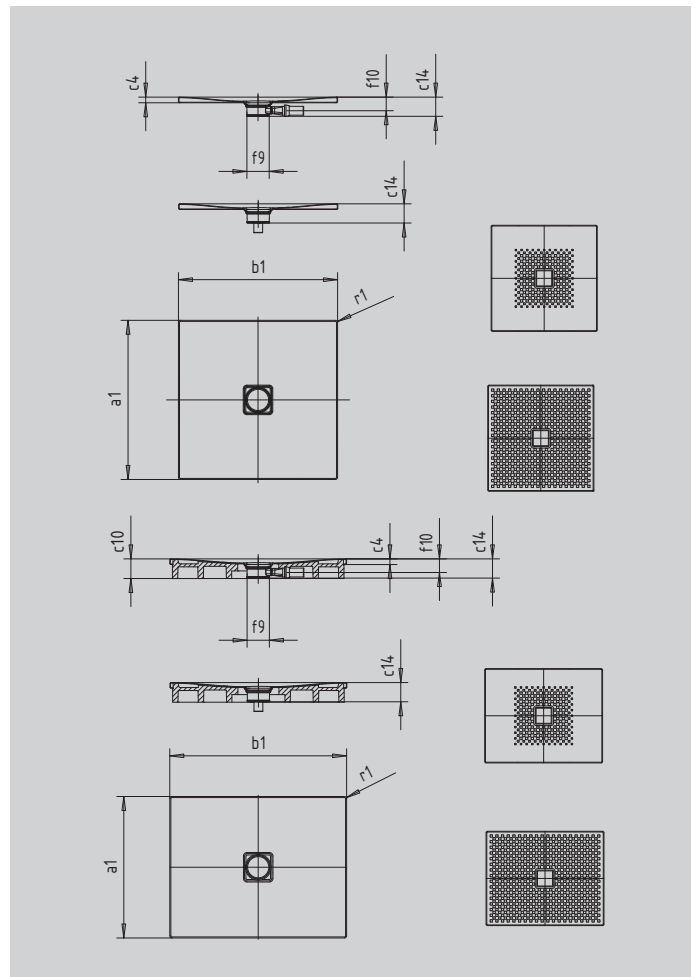

# CONOFLAT

- straightlined, purist design
- high level of comfort thanks to the flat enamelled waste cover that is flush with the shower area
- can be installed to be absolutely flush with the floor
- ideally complements the CONODUO bath
- designed by Sottsass Associati
- made of KALDEWEI steel enamel

Similar illustration

SECURE<sup>+</sup>

Model		788
External length	$a_1$	900 mm
External width	$b_1$	1100 mm
Depth inside	$c_1$	23 mm
Height of rim	$c_4$	32 mm
Height with support	$c_{10}$	110 mm
Height with low-profile support	$c_{16}$	49 mm
Diameter of waste hole	$f_9$	Ø 120 mm
Bottle trap connection height	$f_{10}$	76 mm
External radius	$r_1$	12 mm
Net weight		26 kg
Anti-slip		492 x 492 mm
Full anti-slip		836 x 1028 mm
SECURE PLUS		full base