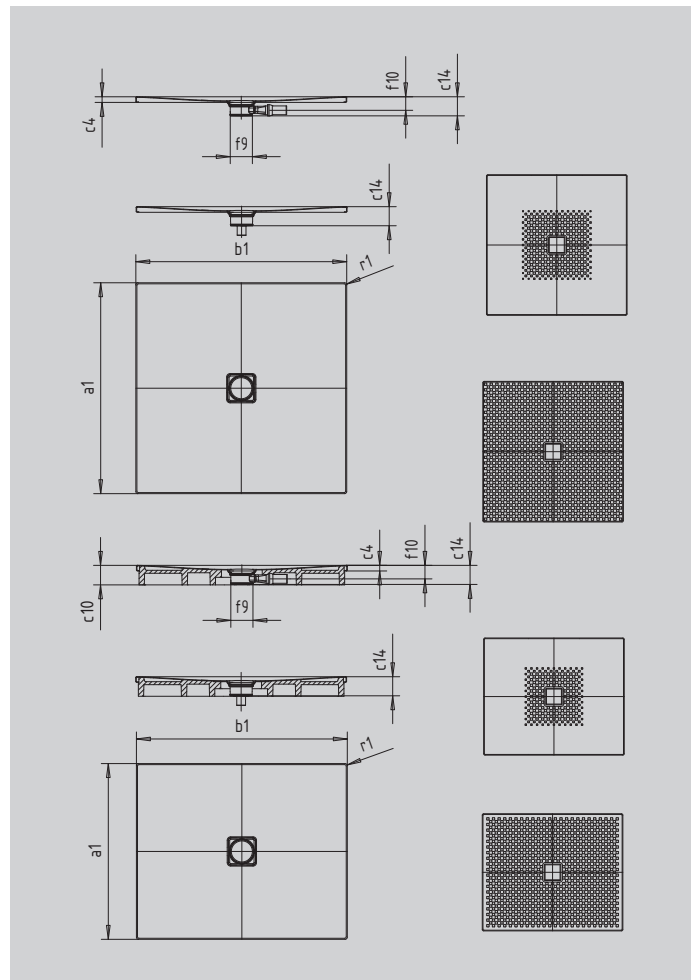

# CONOFLAT

- straightlined, purist design
- high level of comfort thanks to the flat enamelled waste cover that is flush with the shower area
- can be installed to be absolutely flush with the floor
- ideally complements the CONODUO bath
- designed by Sottsass Associati
- made of KALDEWEI steel enamel

Similar illustration

SECURE<sup>+</sup>

Model		789
External length	$a_1$	1000 mm
External width	$b_1$	1200 mm
Depth inside	$c_1$	23 mm
Height of rim	$c_4$	32 mm
Height with low-profile support	$c_{16}$	49 mm
Diameter of waste hole	$f_9$	Ø 120 mm
Bottle trap connection height	$f_{10}$	76 mm
External radius	$r_1$	12 mm
Net weight		30 kg
Anti-slip		492 x 492 mm
Full anti-slip		932 x 1124 mm
SECURE PLUS		full base