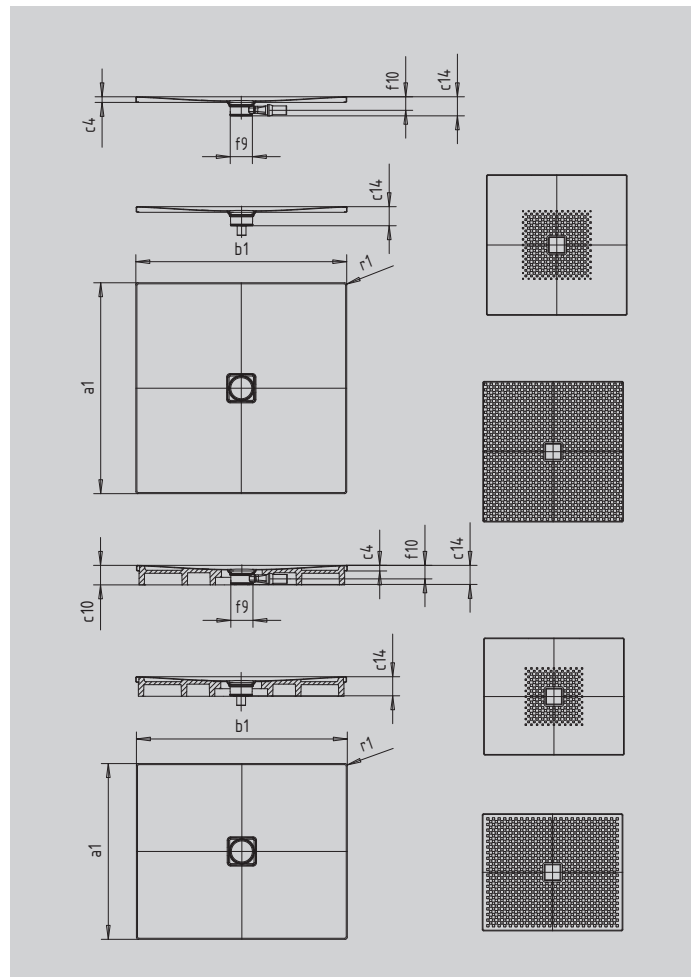

CONOFLAT

- straightlined, purist design
- high level of comfort thanks to the flat enamelled waste cover that is flush with the shower area
- can be installed to be absolutely flush with the floor
- ideally complements the CONODUO bath
- designed by Sottsass Associati
- made of KALDEWEI steel enamel

Similar illustration

SECURE⁺

Model		789
External length	a_1	1000 mm
External width	b_1	1200 mm
Depth inside	c_1	23 mm
Height of rim	c_4	32 mm
Height with support	c_{10}	110 mm
Diameter of waste hole	f_9	Ø 120 mm
Bottle trap connection height	f_{10}	76 mm
External radius	r_1	12 mm
Net weight		31 kg
Anti-slip		492 x 492 mm
Full anti-slip		932 x 1124 mm
SECURE PLUS		full base