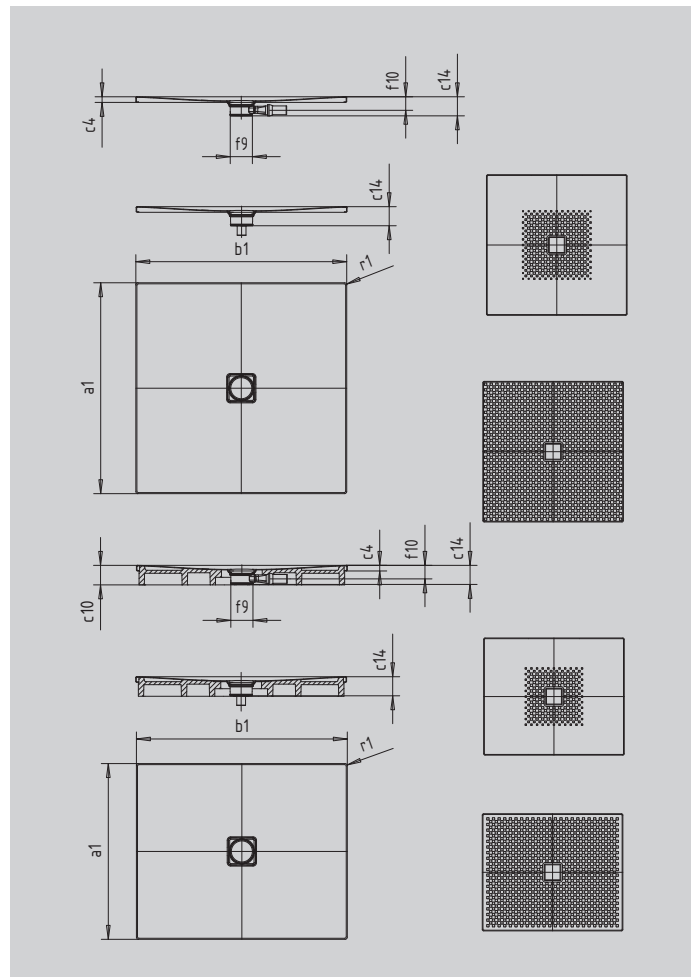

CONOFLAT

- straightlined, purist design
- high level of comfort thanks to the flat enamelled waste cover that is flush with the shower area
- can be installed to be absolutely flush with the floor
- ideally complements the CONODUO bath
- designed by Sottsass Associati
- made of KALDEWEI steel enamel

Similar illustration

SECURE⁺

Model		790
External length	a_1	1200 mm
External width	b_1	1200 mm
Depth inside	c_1	23 mm
Height of rim	c_4	32 mm
Diameter of waste hole	f_9	Ø 120 mm
Bottle trap connection height	f_{10}	76 mm
External radius	r_1	12 mm
Net weight		36 kg
Anti-slip		588 x 588 mm
Full anti-slip		1172 x 1172 mm
SECURE PLUS		full base