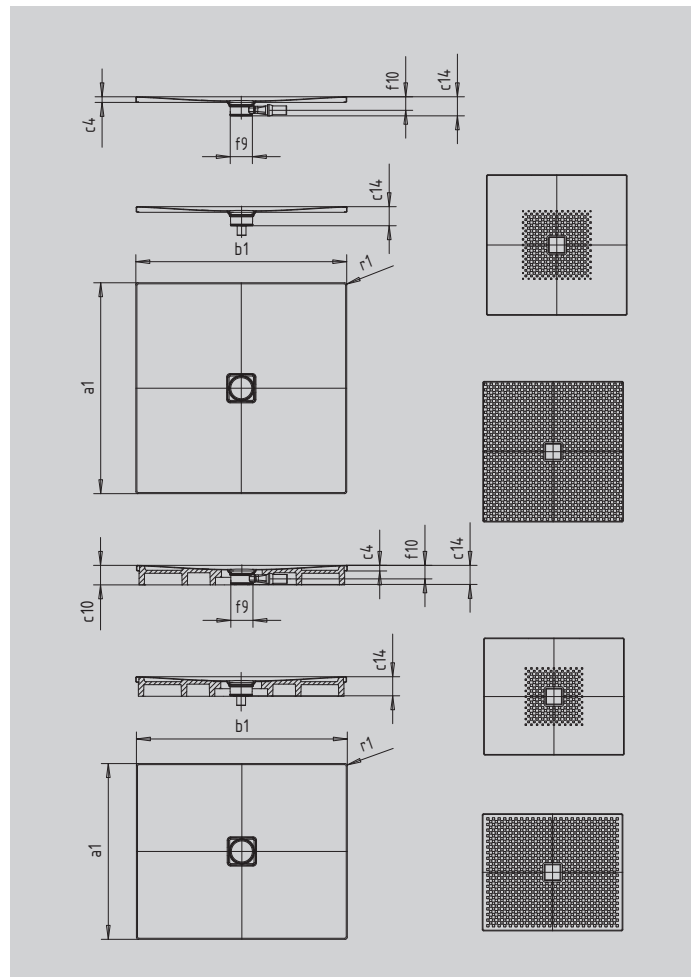

CONOFLAT

- straightlined, purist design
- high level of comfort thanks to the flat enamelled waste cover that is flush with the shower area
- can be installed to be absolutely flush with the floor
- ideally complements the CONODUO bath
- designed by Sottsass Associati
- made of KALDEWEI steel enamel

Similar illustration

SECURE⁺

Model		790
External length	a_1	1200 mm
External width	b_1	1200 mm
Depth inside	c_1	23 mm
Height of rim	c_4	32 mm
Height with support	c_{10}	110 mm
Diameter of waste hole	f_9	Ø 120 mm
Bottle trap connection height	f_{10}	76 mm
External radius	r_1	12 mm
Net weight		37 kg
Anti-slip		588 x 588 mm
Full anti-slip		1172 x 1172 mm
SECURE PLUS		full base