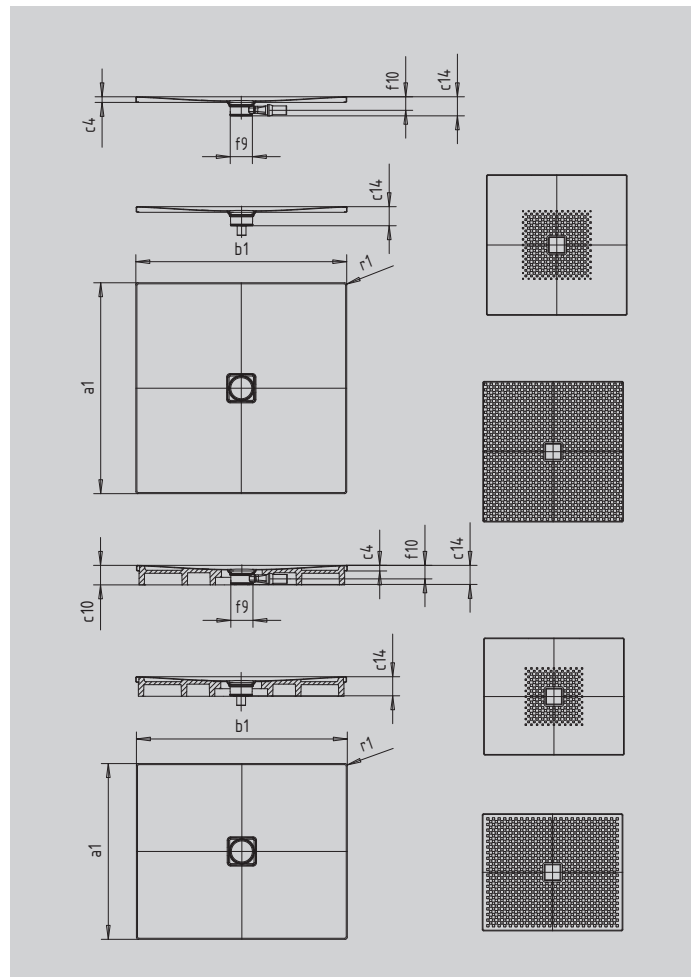

CONOFLAT

- straightlined, purist design
- high level of comfort thanks to the flat enamelled waste cover that is flush with the shower area
- can be installed to be absolutely flush with the floor
- ideally complements the CONODUO bath
- designed by Sottsass Associati
- made of KALDEWEI steel enamel

Similar illustration

SECURE⁺

Model		791
External length	a_1	800 mm
External width	b_1	1300 mm
Depth inside	c_1	23 mm
Height of rim	c_4	32 mm
Height with low-profile support	c_{16}	49 mm
Diameter of waste hole	f_9	Ø 120 mm
Bottle trap connection height	f_{10}	76 mm
External radius	r_1	12 mm
Net weight		27 kg
Anti-slip		492 x 492 mm
Full anti-slip		740 x 1220 mm
SECURE PLUS		full base