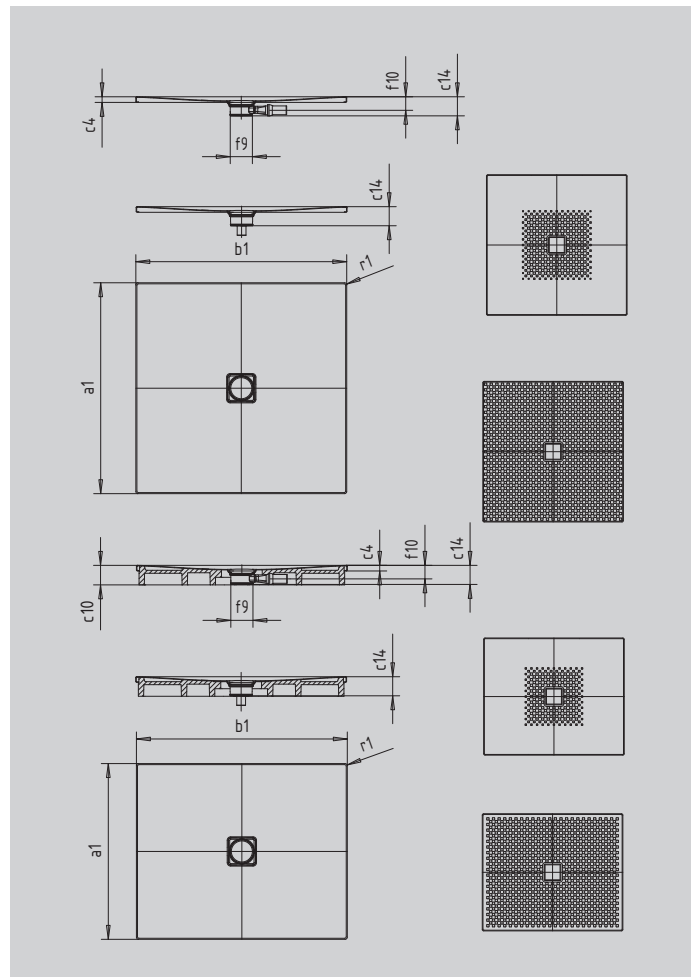

CONOFLAT

- straightlined, purist design
- high level of comfort thanks to the flat enamelled waste cover that is flush with the shower area
- can be installed to be absolutely flush with the floor
- ideally complements the CONODUO bath
- designed by Sottsass Associati
- made of KALDEWEI steel enamel

Similar illustration

SECURE⁺

| | | |
|---------------------------------|----------|---------------|
| Model | | 791 |
| External length | a_1 | 800 mm |
| External width | b_1 | 1300 mm |
| Depth inside | c_1 | 23 mm |
| Height of rim | c_4 | 32 mm |
| Height with support | c_{10} | 110 mm |
| Height with low-profile support | c_{16} | 49 mm |
| Diameter of waste hole | f_9 | Ø 120 mm |
| Bottle trap connection height | f_{10} | 76 mm |
| External radius | r_1 | 12 mm |
| Net weight | | 28 kg |
| Anti-slip | | 492 x 492 mm |
| Full anti-slip | | 740 x 1220 mm |
| SECURE PLUS | | full base |