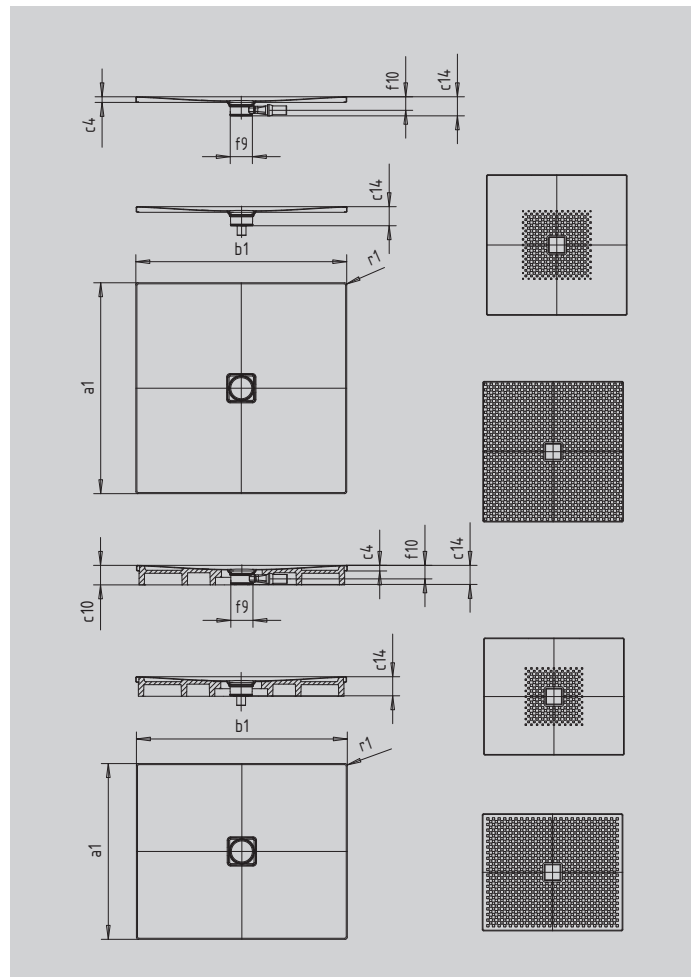

CONOFLAT

- straightlined, purist design
- high level of comfort thanks to the flat enamelled waste cover that is flush with the shower area
- can be installed to be absolutely flush with the floor
- ideally complements the CONODUO bath
- designed by Sottsass Associati
- made of KALDEWEI steel enamel

Similar illustration

SECURE⁺

Model		792
External length	a_1	900 mm
External width	b_1	1300 mm
Depth inside	c_1	23 mm
Height of rim	c_4	32 mm
Height with low-profile support	c_{16}	49 mm
Diameter of waste hole	f_9	Ø 120 mm
Bottle trap connection height	f_{10}	76 mm
External radius	r_1	12 mm
Net weight		29 kg
Anti-slip		492 x 492 mm
Full anti-slip		836 x 1220 mm
SECURE PLUS		full base