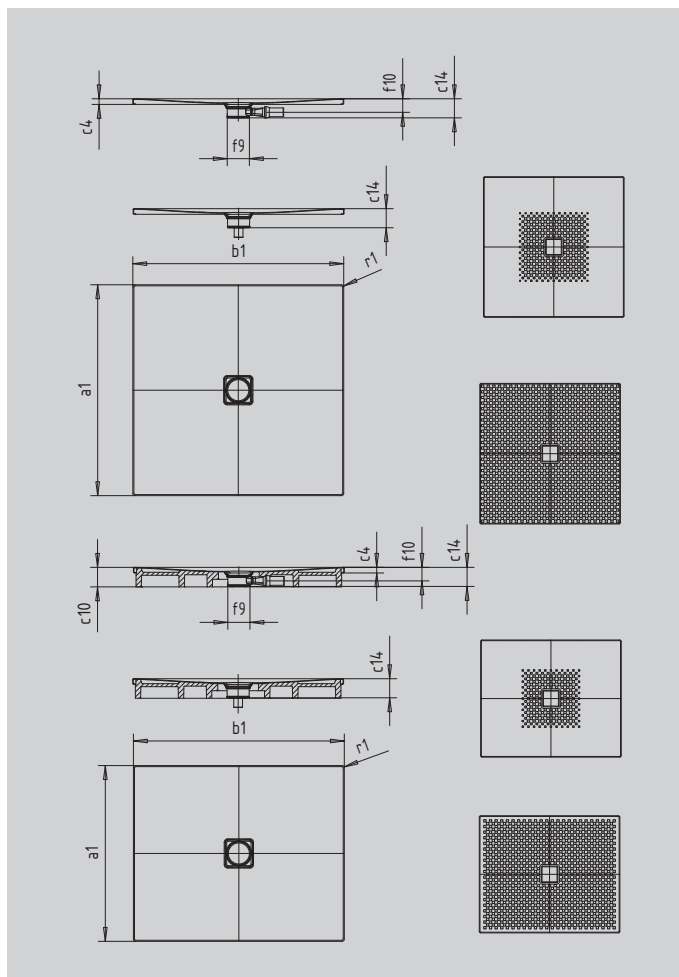

# CONOFLAT

- straightlined, purist design
- high level of comfort thanks to the flat enamelled waste cover that is flush with the shower area
- can be installed to be absolutely flush with the floor
- ideally complements the CONODUO bath
- designed by Sottsass Associati
- made of KALDEWEI steel enamel

Similar illustration

SECURE<sup>+</sup>

Model		792
External length	$a_1$	900 mm
External width	$b_1$	1300 mm
Depth inside	$c_1$	23 mm
Height of rim	$c_4$	32 mm
Height with support	$c_{10}$	110 mm
Height with low-profile support	$c_{16}$	49 mm
Diameter of waste hole	$f_9$	Ø 120 mm
Bottle trap connection height	$f_{10}$	76 mm
External radius	$r_1$	12 mm
Net weight		31 kg
Anti-slip		492 x 492 mm
Full anti-slip		836 x 1220 mm
SECURE PLUS		full base