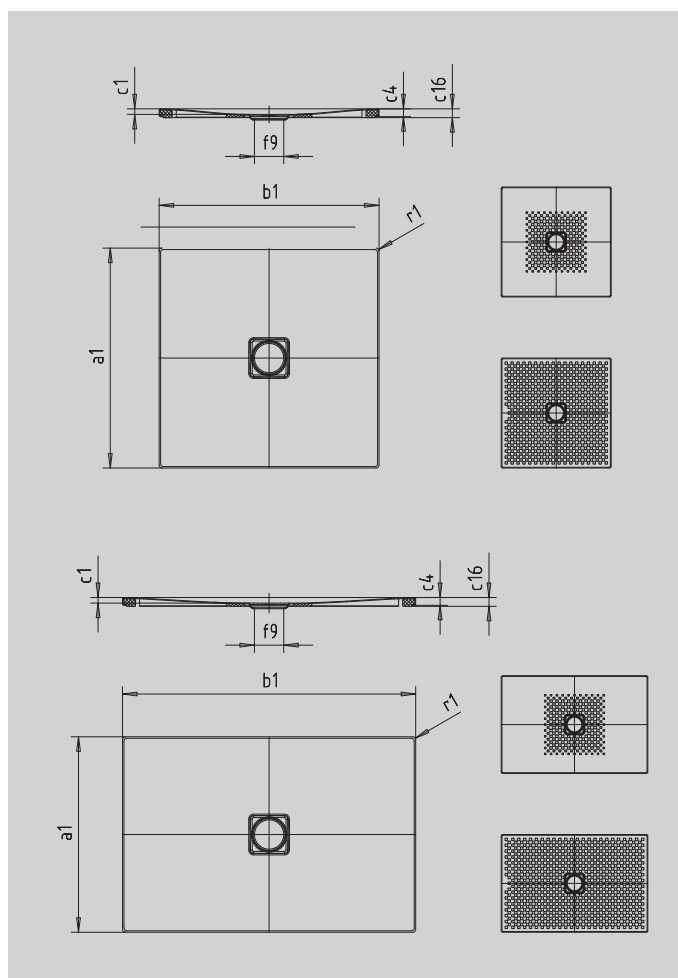

CONOFLAT WITH LOW PROFILE SUPPORT

- straightlined, purist design
- highlevelofcomfortthankstotheflatenamelledwastecoverthatisflushwiththeshower area
- made of KALDEWEI steel enamel
- ideally complements the CONODUO bath
- designed by Sottsass Associati

Similar illustration

SECURE⁺

Model		792
External length	a_1	900 mm
External width	b_1	1300 mm
Depth inside	c_1	23 mm
Height of rim	c_4	32 mm
Height with low-profile support	c_{16}	37 mm
Diameter of waste hole	f_9	Ø 120 mm
External radius	r_1	12 mm
Net weight		29 kg
Anti-slip		492 x 492 mm
Full anti-slip		836 x 1220 mm
SECURE PLUS		full base