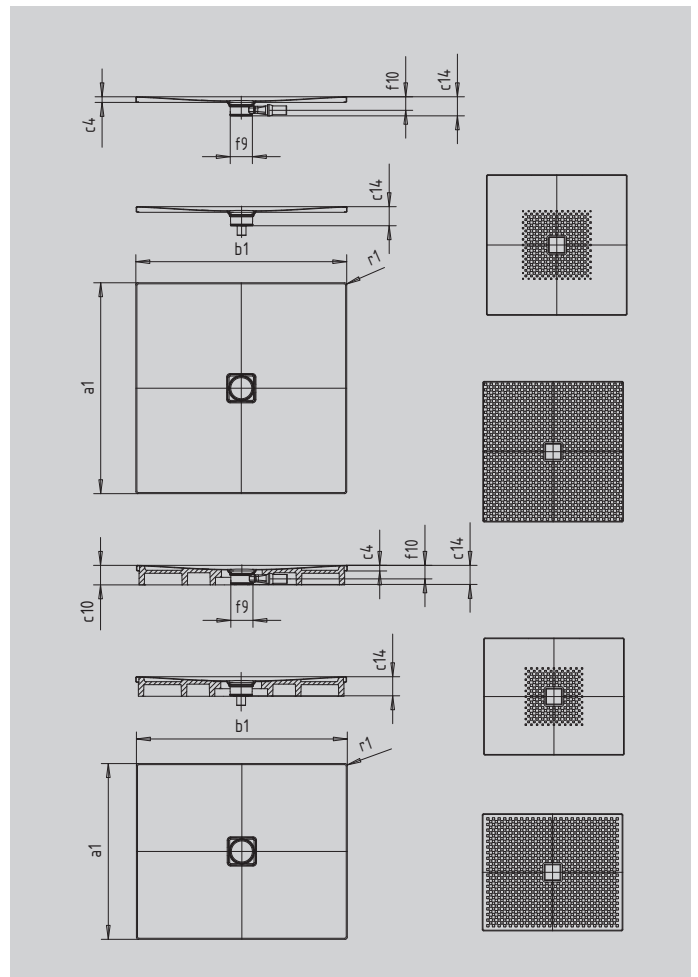

CONOFLAT

- straightlined, purist design
- high level of comfort thanks to the flat enamelled waste cover that is flush with the shower area
- can be installed to be absolutely flush with the floor
- ideally complements the CONODUO bath
- designed by Sottsass Associati
- made of KALDEWEI steel enamel

Similar illustration

SECURE⁺

Model		793
External length	a_1	1000 mm
External width	b_1	1300 mm
Depth inside	c_1	23 mm
Height of rim	c_4	32 mm
Height with low-profile support	c_{16}	49 mm
Diameter of waste hole	f_9	Ø 120 mm
Bottle trap connection height	f_{10}	76 mm
External radius	r_1	12 mm
Net weight		33 kg
Anti-slip		588 x 588 mm
Full anti-slip		932 x 1220 mm
SECURE PLUS		full base