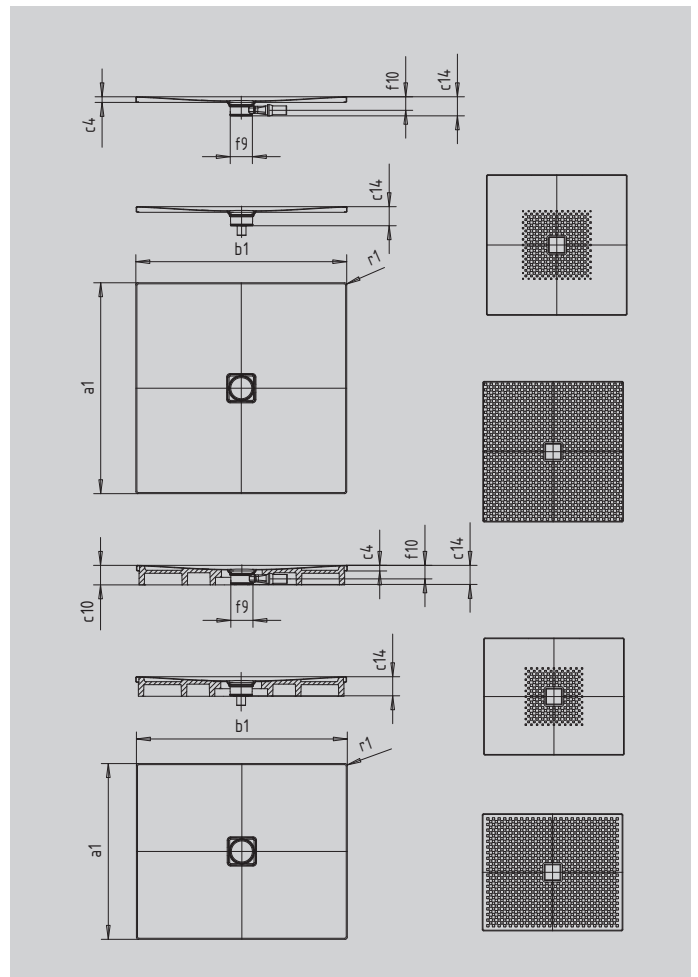

# CONOFLAT

- straightlined, purist design
- high level of comfort thanks to the flat enamelled waste cover that is flush with the shower area
- can be installed to be absolutely flush with the floor
- ideally complements the CONODUO bath
- designed by Sottsass Associati
- made of KALDEWEI steel enamel

Similar illustration

SECURE<sup>+</sup>

Model		793
External length	$a_1$	1000 mm
External width	$b_1$	1300 mm
Depth inside	$c_1$	23 mm
Height of rim	$c_4$	32 mm
Height with support	$c_{10}$	110 mm
Height with low-profile support	$c_{16}$	49 mm
Diameter of waste hole	$f_9$	Ø 120 mm
Bottle trap connection height	$f_{10}$	76 mm
External radius	$r_1$	12 mm
Net weight		34 kg
Anti-slip		588 x 588 mm
Full anti-slip		932 x 1220 mm
SECURE PLUS		full base