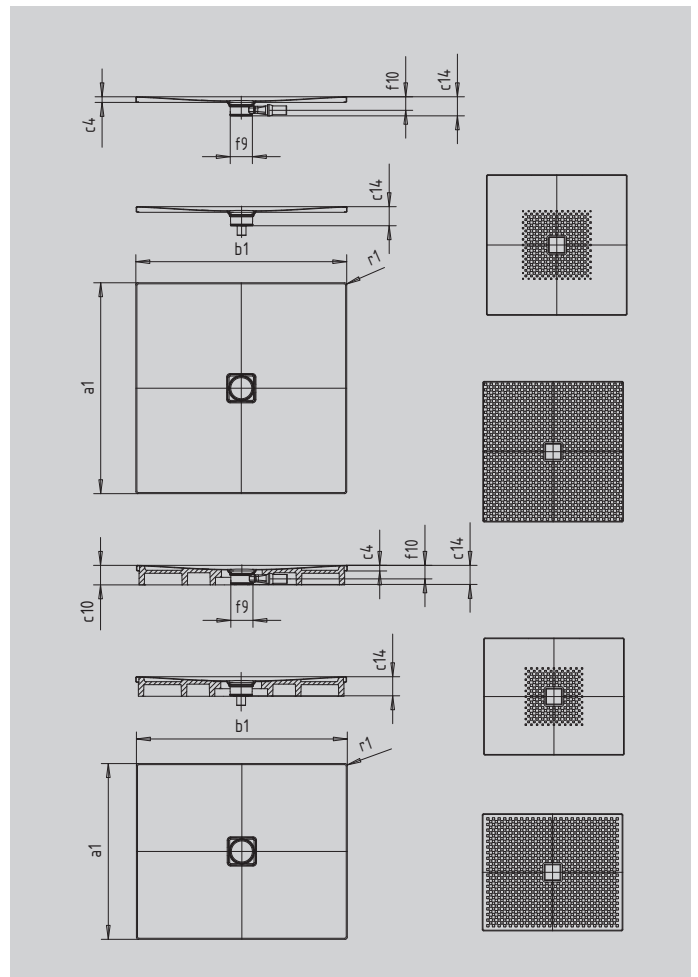

CONOFLAT

- straightlined, purist design
- high level of comfort thanks to the flat enamelled waste cover that is flush with the shower area
- can be installed to be absolutely flush with the floor
- ideally complements the CONODUO bath
- designed by Sottsass Associati
- made of KALDEWEI steel enamel

Similar illustration

SECURE⁺

Model		794
External length	a_1	800 mm
External width	b_1	1400 mm
Depth inside	c_1	23 mm
Height of rim	c_4	32 mm
Height with low-profile support	c_{16}	49 mm
Diameter of waste hole	f_9	Ø 120 mm
Bottle trap connection height	f_{10}	76 mm
External radius	r_1	12 mm
Net weight		28 kg
Anti-slip		492 x 492 mm
Full anti-slip		740 x 1316 mm
SECURE PLUS		full base