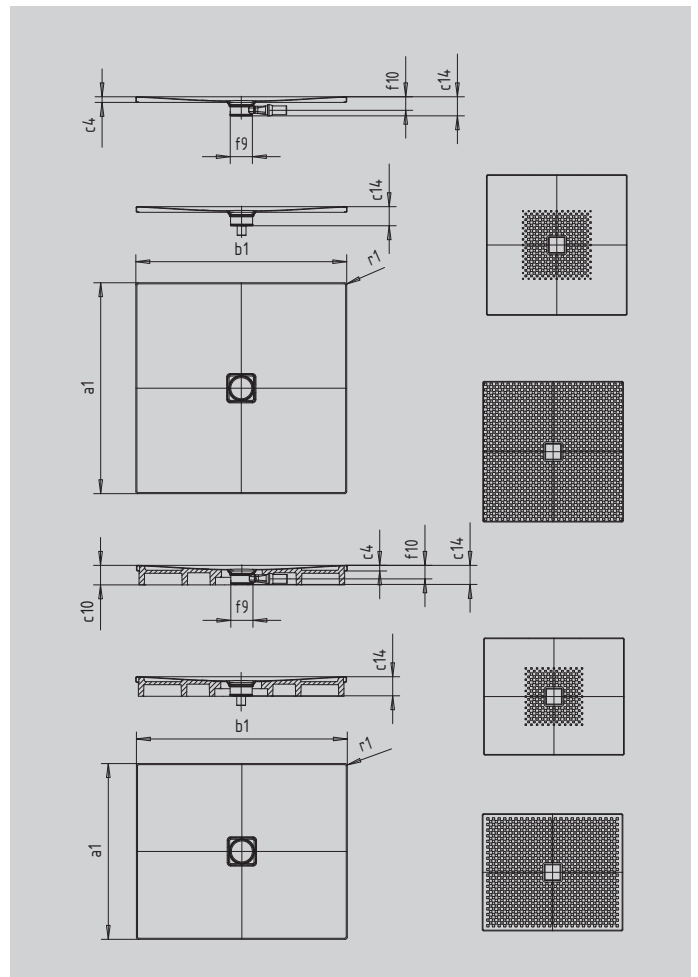

CONOFLAT

- straightlined, purist design
- high level of comfort thanks to the flat enamelled waste cover that is flush with the shower area
- can be installed to be absolutely flush with the floor
- ideally complements the CONODUO bath
- designed by Sottsass Associati
- made of KALDEWEI steel enamel

Similar illustration

SECURE⁺

Model		795
External length	a_1	900 mm
External width	b_1	1400 mm
Depth inside	c_1	23 mm
Height of rim	c_4	32 mm
Height with low-profile support	c_{16}	49 mm
Diameter of waste hole	f_9	Ø 120 mm
Bottle trap connection height	f_{10}	76 mm
External radius	r_1	12 mm
Net weight		32 kg
Anti-slip		492 x 492 mm
Full anti-slip		836 x 1316 mm
SECURE PLUS		full base