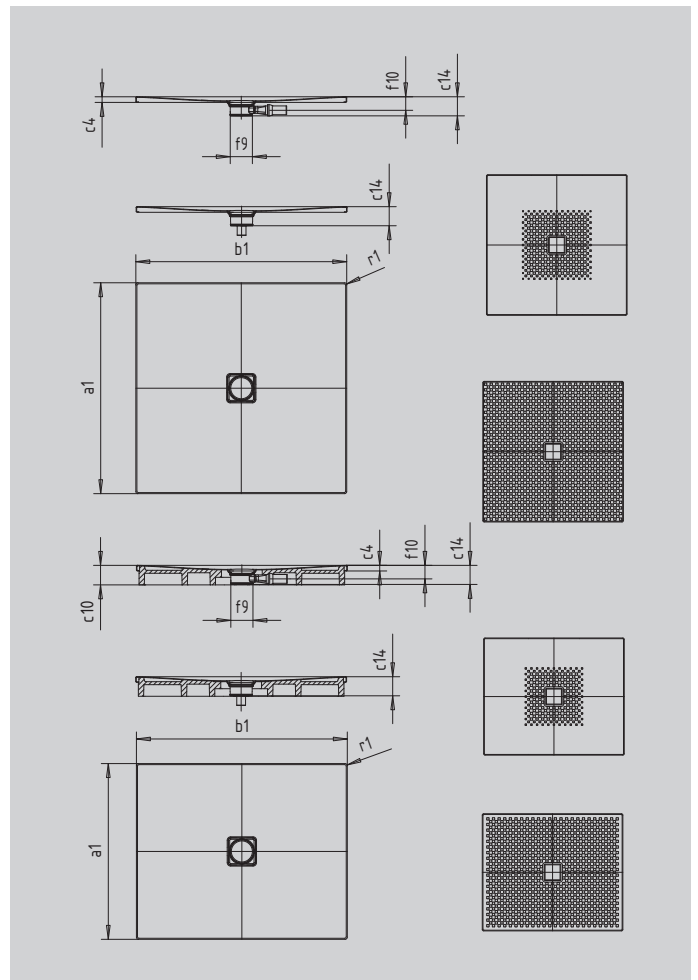

CONOFLAT

- straightlined, purist design
- high level of comfort thanks to the flat enamelled waste cover that is flush with the shower area
- can be installed to be absolutely flush with the floor
- ideally complements the CONODUO bath
- designed by Sottsass Associati
- made of KALDEWEI steel enamel

Similar illustration

SECURE⁺

Model		795
External length	a_1	900 mm
External width	b_1	1400 mm
Depth inside	c_1	23 mm
Height of rim	c_4	32 mm
Height with support	c_{10}	110 mm
Diameter of waste hole	f_9	Ø 120 mm
Bottle trap connection height	f_{10}	76 mm
External radius	r_1	12 mm
Net weight		33 kg
Anti-slip		492 x 492 mm
Full anti-slip		836 x 1316 mm
SECURE PLUS		full base