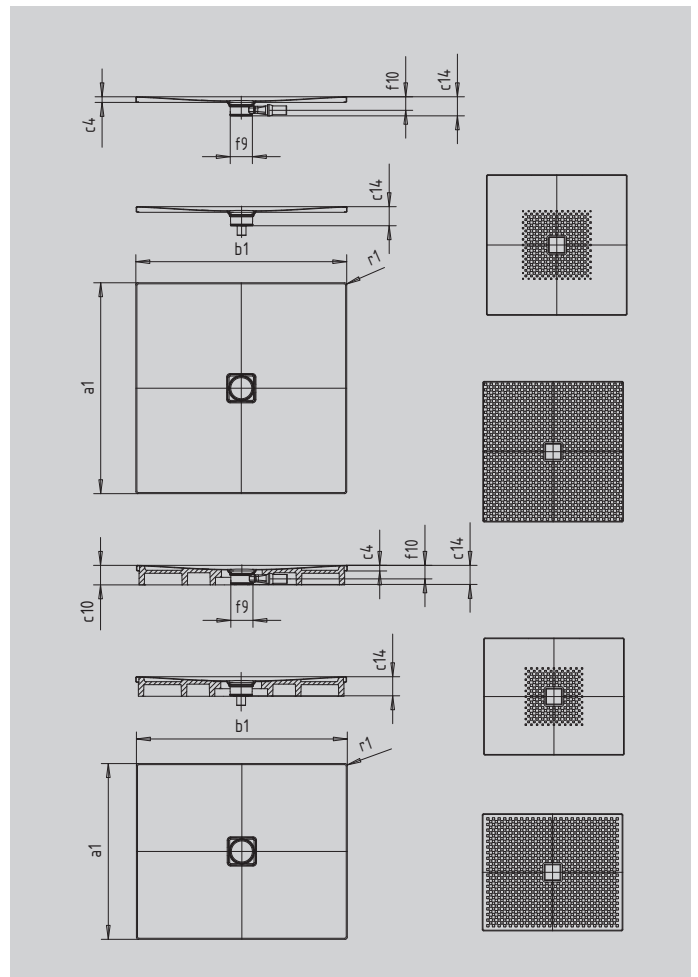

CONOFLAT

- straightlined, purist design
- high level of comfort thanks to the flat enamelled waste cover that is flush with the shower area
- can be installed to be absolutely flush with the floor
- ideally complements the CONODUO bath
- designed by Sottsass Associati
- made of KALDEWEI steel enamel

Similar illustration

SECURE⁺

Model		796
External length	a_1	1000 mm
External width	b_1	1400 mm
Depth inside	c_1	23 mm
Height of rim	c_4	32 mm
Height with support	c_{10}	110 mm
Diameter of waste hole	f_9	Ø 120 mm
Bottle trap connection height	f_{10}	76 mm
External radius	r_1	12 mm
Net weight		37 kg
Anti-slip		588 x 588 mm
Full anti-slip		932 x 1316 mm
SECURE PLUS		full base