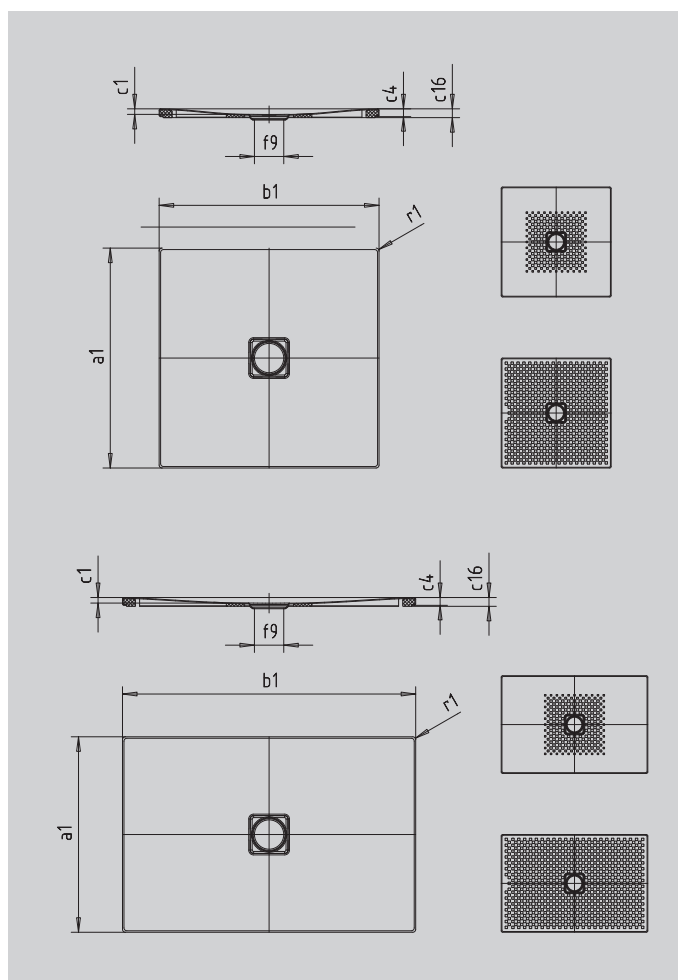

# CONOFLAT WITH LOW PROFILE SUPPORT

- straightlined, purist design
- highlevelofcomfortthankstotheflatenamelledwastecoverthatisflushwiththeshower area
- made of KALDEWEI steel enamel
- ideally complements the CONODUO bath
- designed by Sottsass Associati

Similar illustration

SECURE<sup>+</sup>

Model		796
External length	$a_1$	1000 mm
External width	$b_1$	1400 mm
Depth inside	$c_1$	23 mm
Height of rim	$c_4$	32 mm
Height with low-profile support	$c_{16}$	37 mm
Diameter of waste hole	$f_9$	Ø 120 mm
External radius	$r_1$	12 mm
Net weight		35 kg
Anti-slip		588 x 588 mm
Full anti-slip		932 x 1316 mm
SECURE PLUS		full base