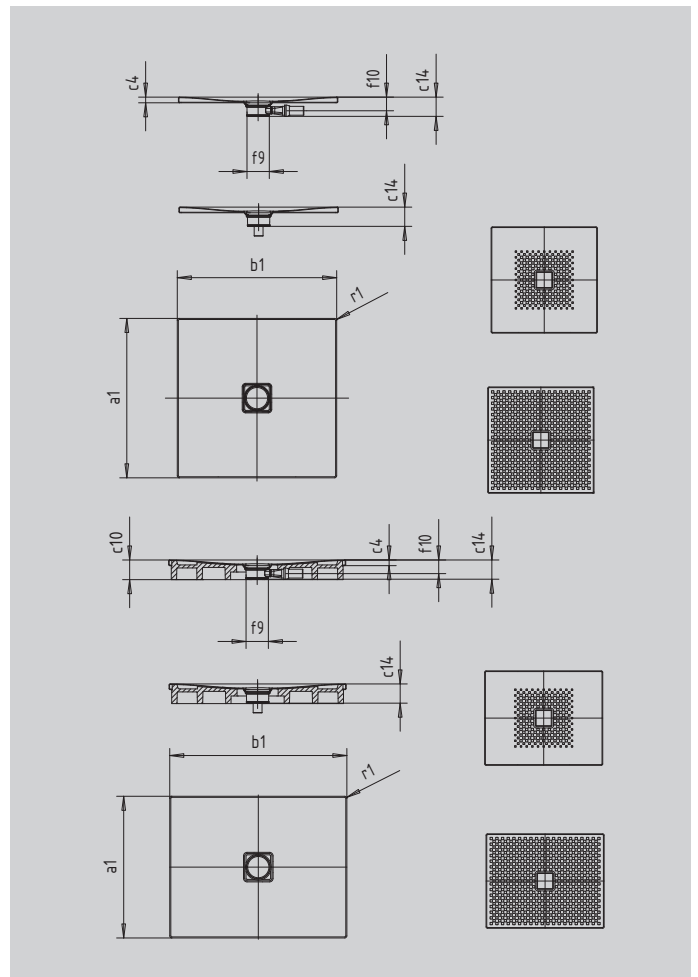

CONOFLAT

- straightlined, purist design
- highlevelofcomfortthankstotheatenamelledwastecoverthat is flushwiththeshower area
- can be installed to be absolutely flush with the floor
- ideally complements the CONODUO bath
- designed by Sottsass Associati
- made of KALDEWEI steel enamel

Similar illustration

SECURE⁺

Model		852
External length	a_1	800 mm
External width	b_1	800 mm
Depth inside	c_1	23 mm
Height of rim	c_4	32 mm
Height with low-profile support	c_{16}	49 mm
Diameter of waste hole	f_9	Ø 120 mm
Bottle trap connection height	f_{10}	76 mm
External radius	r_1	12 mm
Net weight		17 kg
Anti-slip		492 x 492 mm
Full anti-slip		740 x 740 mm
SECURE PLUS		full base