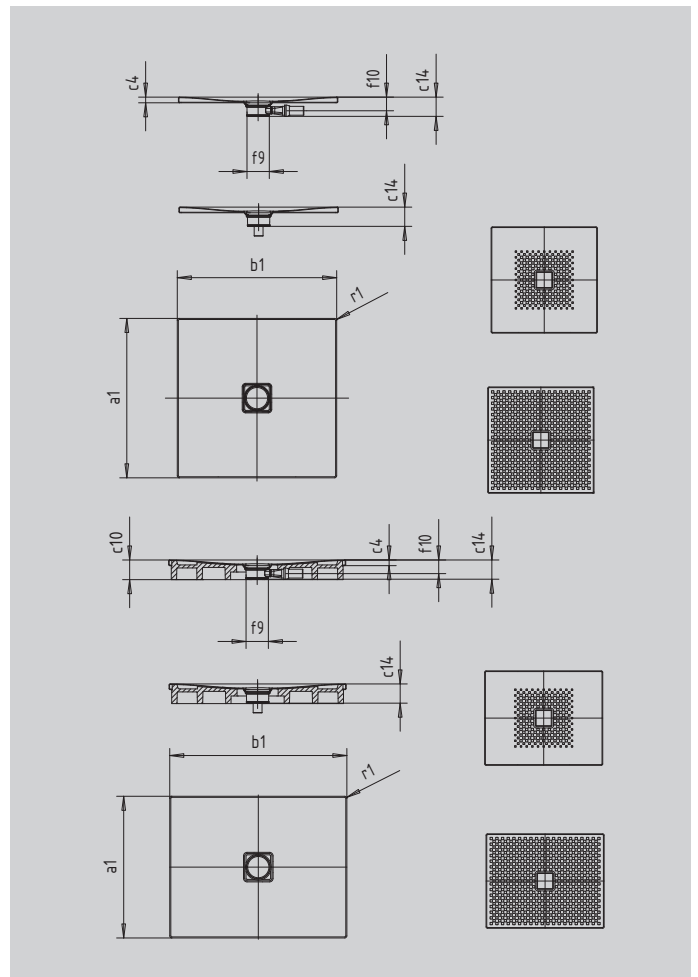

# CONOFLAT

- straightlined, purist design
- high level of comfort thanks to the flat enamelled waste cover that is flush with the shower area
- can be installed to be absolutely flush with the floor
- ideally complements the CONODUO bath
- designed by Sottsass Associati
- made of KALDEWEI steel enamel

Similar illustration

SECURE<sup>+</sup>

Model		852
External length	$a_1$	800 mm
External width	$b_1$	800 mm
Depth inside	$c_1$	23 mm
Height of rim	$c_4$	32 mm
Height with support	$c_{10}$	110 mm
Height with low-profile support	$c_{14}$	49 mm
Diameter of waste hole	$f_9$	Ø 120 mm
Bottle trap connection height	$f_{10}$	76 mm
External radius	$r_1$	12 mm
Net weight		18 kg
Anti-slip		492 x 492 mm
Full anti-slip		740 x 740 mm
SECURE PLUS		full base