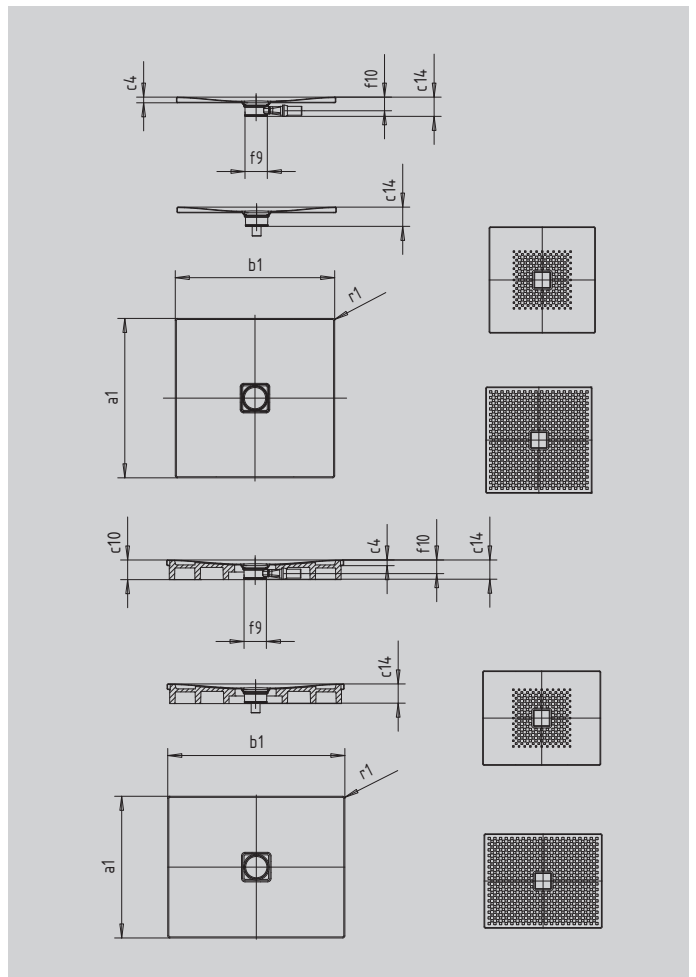

CONOFLAT

- straightlined, purist design
- highlevelofcomforthankstotheatenamelledwastecoverthat is flushwiththeshower area
- can be installed to be absolutely flush with the floor
- ideally complements the CONODUO bath
- designed by Sottsass Associati
- made of KALDEWEI steel enamel

Similar illustration

SECURE⁺

Model		853
External length	a_1	750 mm
External width	b_1	900 mm
Depth inside	c_1	23 mm
Height of rim	c_4	32 mm
Height with low-profile support	c_{16}	49 mm
Diameter of waste hole	f_9	Ø 120 mm
Bottle trap connection height	f_{10}	76 mm
External radius	r_1	12 mm
Net weight		18 kg
Anti-slip		492 x 492 mm
Full anti-slip		692 x 836 mm
SECURE PLUS		full base