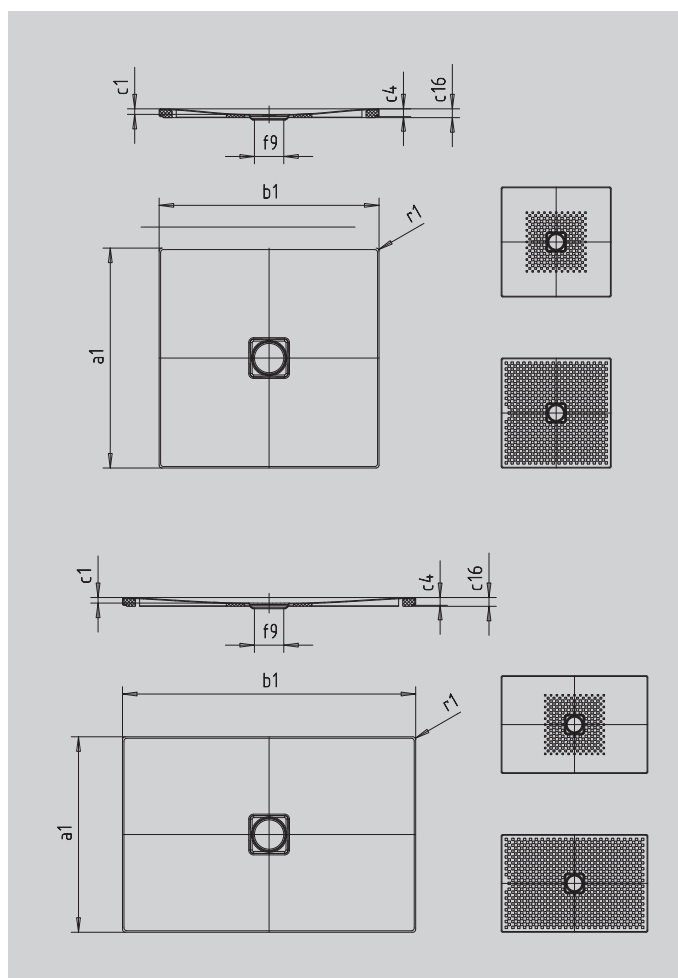

CONOFLAT WITH LOW PROFILE SUPPORT

- straightlined, purist design
- maximum standing comfort thanks to the flat enamelled waste cover that is set flush in the shower tray
- made of KALDEWEI steel enamel
- ideally complements the CONODUO bath
- designed by Sottsass Associati

Similar illustration

SECURE⁺

| | | |
|---------------------------------|----------|--------------|
| Model | | 853 |
| External length | a_1 | 750 mm |
| External width | b_1 | 900 mm |
| Depth inside | c_1 | 23 mm |
| Height of rim | c_4 | 32 mm |
| Height with low-profile support | c_{16} | 37 mm |
| Diameter of waste hole | f_9 | Ø 120 mm |
| External radius | r_1 | 12 mm |
| Net weight | | 18 kg |
| Anti-slip | | 492 x 492 mm |
| Full anti-slip | | 692 x 836 mm |
| SECURE PLUS | | full base |