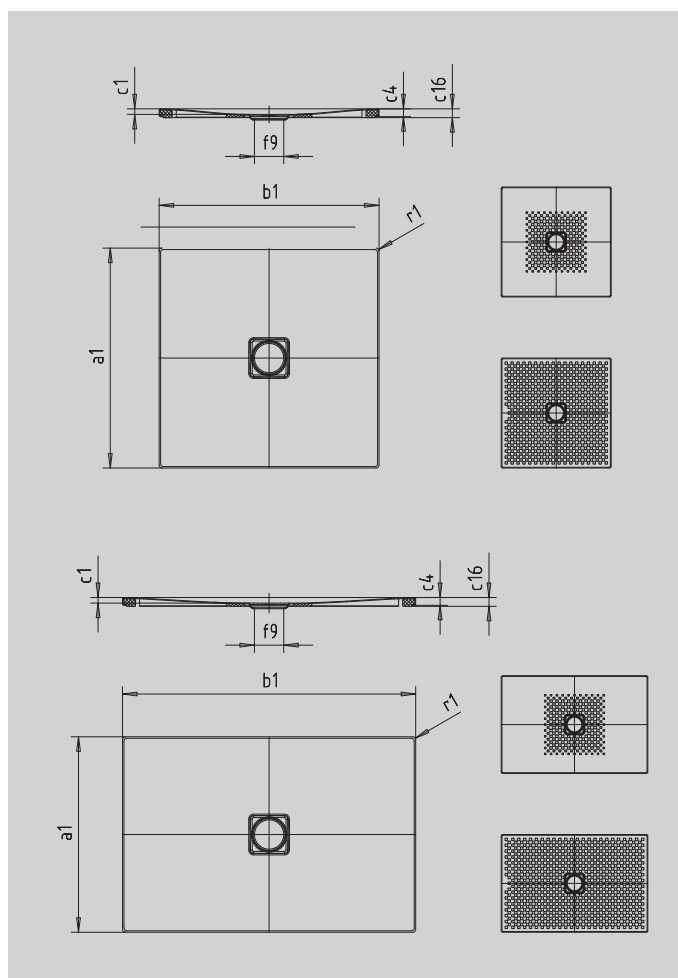

# CONOFLAT WITH LOW PROFILE SUPPORT

- straightlined, purist design
- highlevelofcomfortthankstotheflatenamelledwastecoverthatisflushwiththeshower area
- made of KALDEWEI steel enamel
- ideally complements the CONODUO bath
- designed by Sottsass Associati

Similar illustration

SECURE<sup>+</sup>

Model		854
External length	$a_1$	1000 mm
External width	$b_1$	1100 mm
Depth inside	$c_1$	23 mm
Height of rim	$c_4$	32 mm
Height with low-profile support	$c_{16}$	37 mm
Diameter of waste hole	$f_9$	Ø 120 mm
External radius	$r_1$	12 mm
Net weight		28 kg
Anti-slip		588 x 588 mm
Full anti-slip		932 x 1028 mm
SECURE PLUS		full base