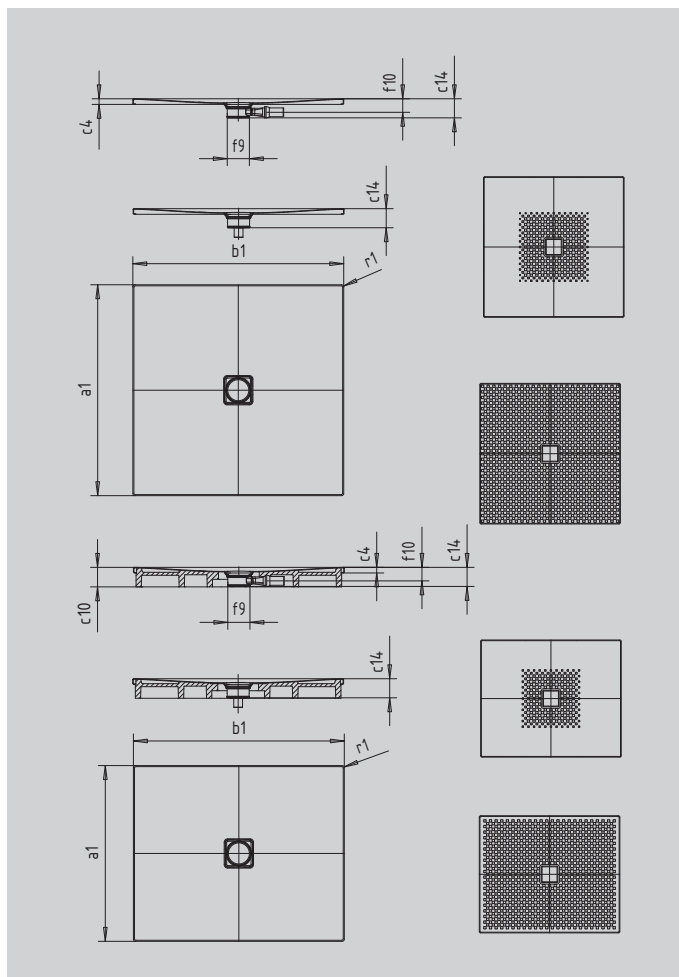

CONOFLAT

- straightlined, purist design
- highlevelofcomfortthankstotheatenamelledwastecoverthat is flushwiththeshower area
- can be installed to be absolutely flush with the floor
- ideally complements the CONODUO bath
- designed by Sottsass Associati
- made of KALDEWEI steel enamel

Similar illustration

SECURE⁺

Model		855
External length	a_1	800 mm
External width	b_1	1500 mm
Depth inside	c_1	23 mm
Height of rim	c_4	32 mm
Height with support	c_{10}	110 mm
Height with low-profile support	c_{16}	49 mm
Diameter of waste hole	f_9	Ø 120 mm
Bottle trap connection height	f_{10}	76 mm
External radius	r_1	12 mm
Net weight		33 kg
Anti-slip		492 x 492 mm
Full anti-slip		740 x 1412 mm
SECURE PLUS		full base