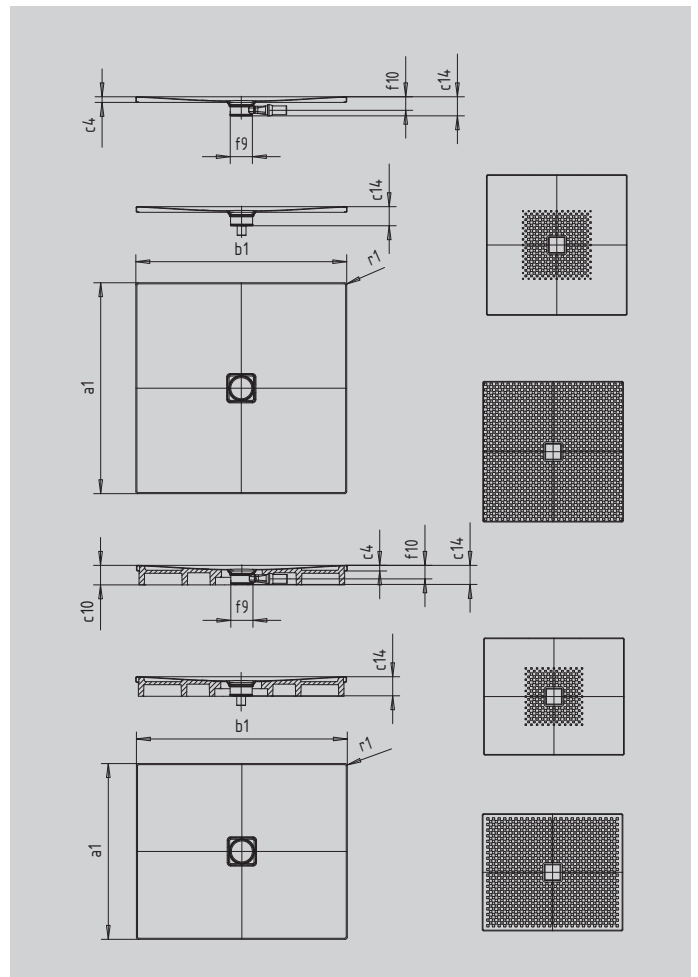

CONOFLAT

- straightlined, purist design
- high level of comfort thanks to the flat enamelled waste cover that is flush with the shower area
- can be installed to be absolutely flush with the floor
- ideally complements the CONODUO bath
- designed by Sottsass Associati
- made of KALDEWEI steel enamel

Similar illustration

SECURE⁺

Model		855
External length	a_1	800 mm
External width	b_1	1500 mm
Depth inside	c_1	23 mm
Height of rim	c_4	32 mm
Height with support	c_{10}	110 mm
Height with low-profile support	c_{16}	49 mm
Diameter of waste hole	f_9	Ø 120 mm
Bottle trap connection height	f_{10}	76 mm
External radius	r_1	12 mm
Net weight		34 kg
Anti-slip		492 x 492 mm
Full anti-slip		740 x 1412 mm
SECURE PLUS		full base