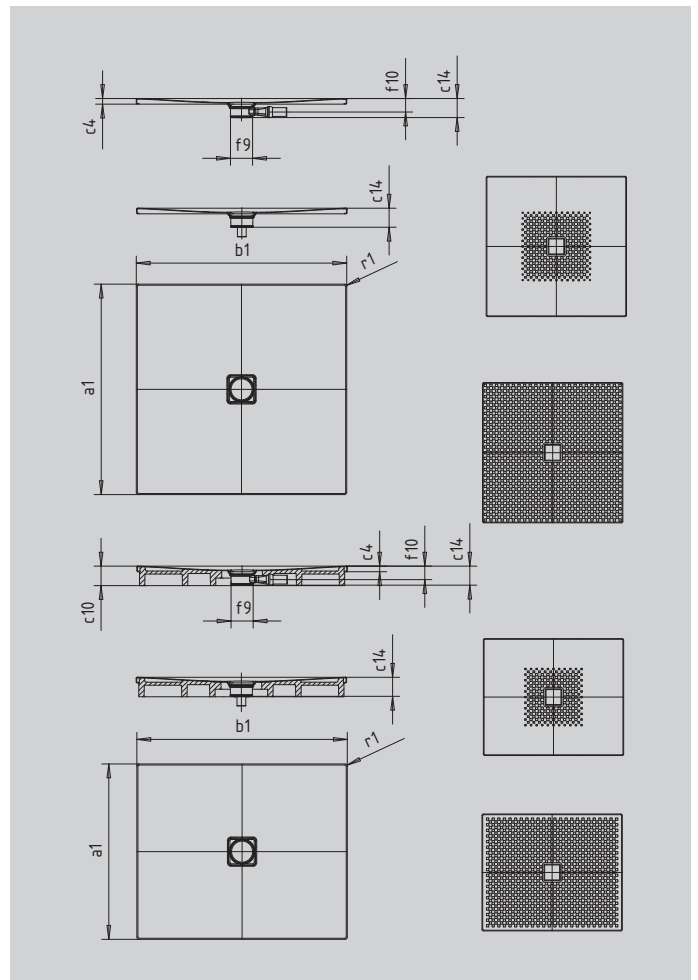

CONOFLAT

- straightlined, purist design
- high level of comfort thanks to the flat enamelled waste cover that is flush with the shower area
- can be installed to be absolutely flush with the floor
- ideally complements the CONODUO bath
- designed by Sottsass Associati
- made of KALDEWEI steel enamel

Similar illustration

SECURE⁺

Model		856
External length	a_1	900 mm
External width	b_1	1500 mm
Depth inside	c_1	23 mm
Height of rim	c_4	32 mm
Height with low-profile support	c_{16}	49 mm
Diameter of waste hole	f_9	Ø 120 mm
Bottle trap connection height	f_{10}	76 mm
External radius	r_1	12 mm
Net weight		35 kg
Anti-slip		492 x 492 mm
Full anti-slip		836 x 1412 mm
SECURE PLUS		full base