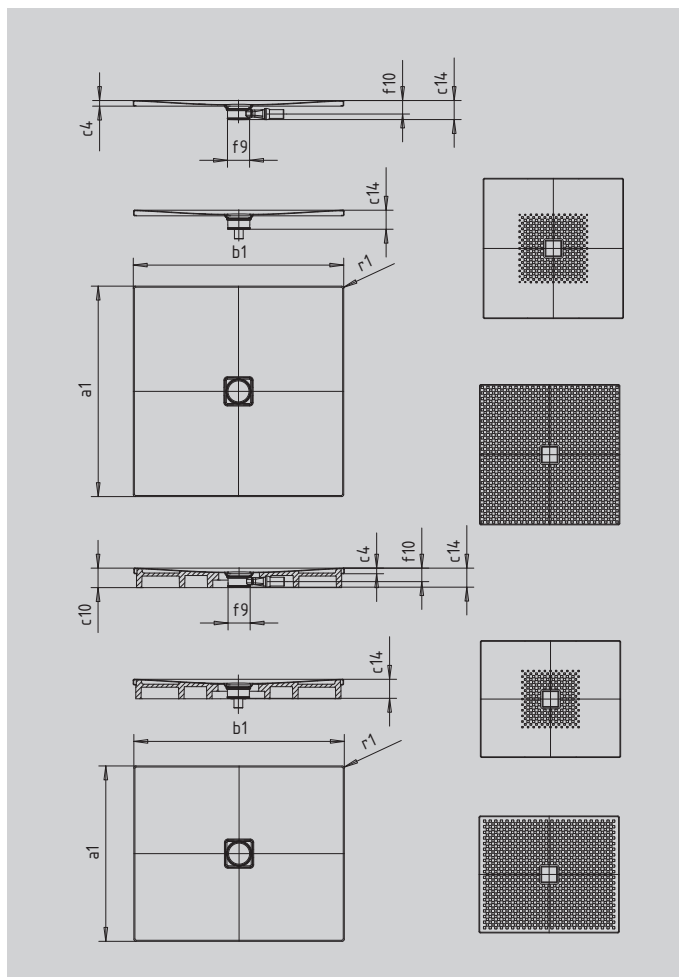

CONOFLAT

- straightlined, purist design
- high level of comfort thanks to the flat enamelled waste cover that is flush with the shower area
- can be installed to be absolutely flush with the floor
- ideally complements the CONODUO bath
- designed by Sottsass Associati
- made of KALDEWEI steel enamel

Similar illustration

SECURE⁺

Model		856
External length	a_1	900 mm
External width	b_1	1500 mm
Depth inside	c_1	23 mm
Height of rim	c_4	32 mm
Height with support	c_{10}	110 mm
Diameter of waste hole	f_9	Ø 120 mm
Bottle trap connection height	f_{10}	76 mm
External radius	r_1	12 mm
Net weight		37 kg
Anti-slip		492 x 492 mm
Full anti-slip		836 x 1412 mm
SECURE PLUS		full base