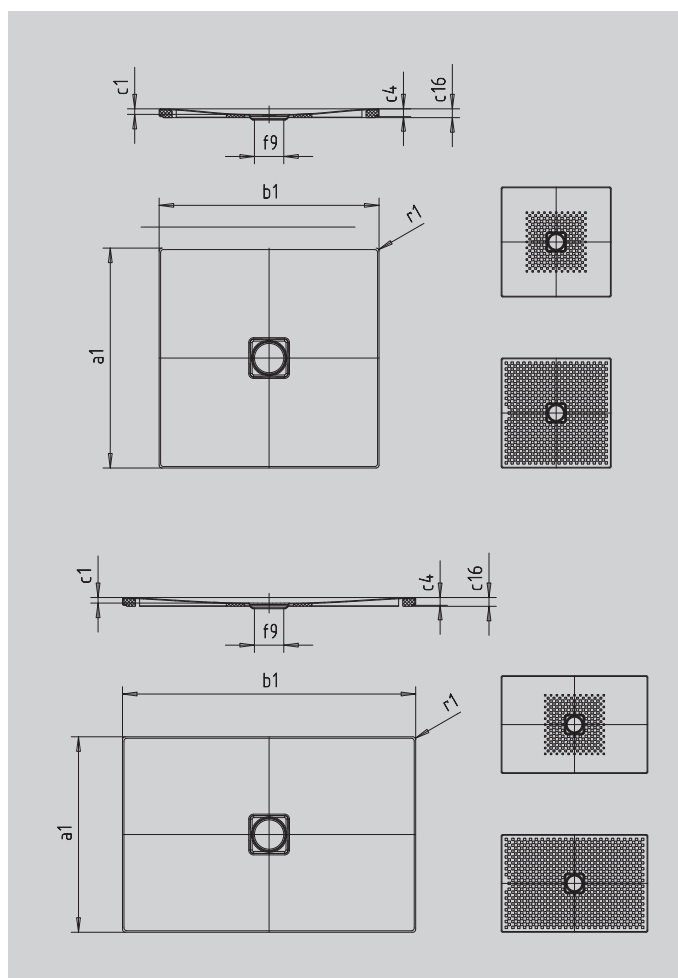

CONOFLAT WITH LOW PROFILE SUPPORT

- straightlined, purist design
- highlevelofcomfortthankstotheflatenamelledwastecoverthatisflushwiththeshower area
- made of KALDEWEI steel enamel
- ideally complements the CONODUO bath
- designed by Sottsass Associati

Similar illustration

SECURE⁺

Model		856
External length	a_1	900 mm
External width	b_1	1500 mm
Depth inside	c_1	23 mm
Height of rim	c_4	32 mm
Height with low-profile support	c_{16}	37 mm
Diameter of waste hole	f_9	Ø 120 mm
External radius	r_1	12 mm
Net weight		35 kg
Anti-slip		492 x 492 mm
Full anti-slip		836 x 1412 mm
SECURE PLUS		full base