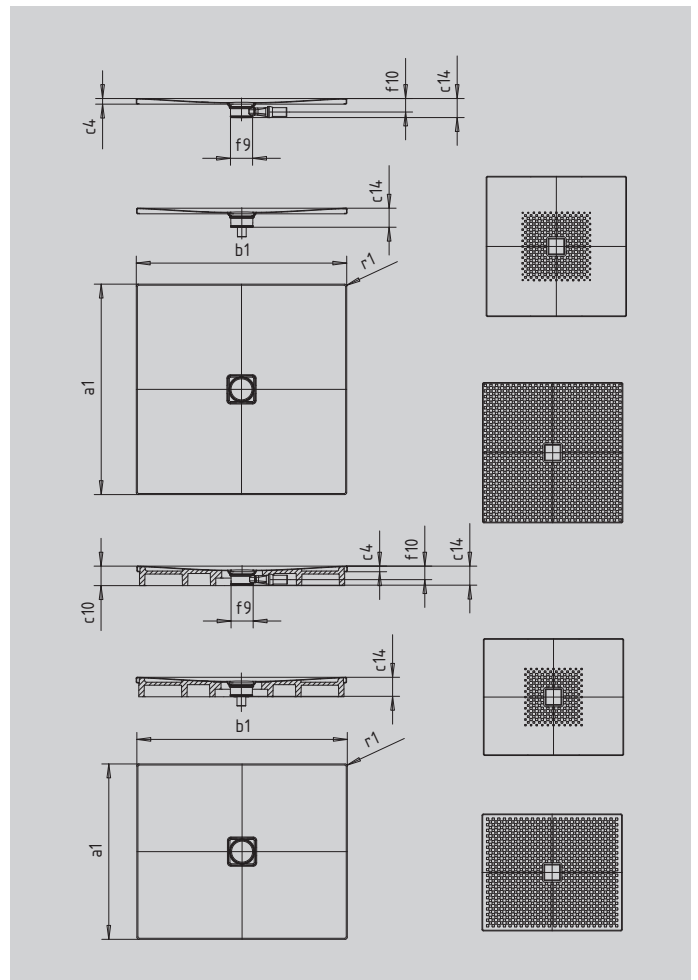

CONOFLAT

- straightlined, purist design
- high level of comfort thanks to the flat enamelled waste cover that is flush with the shower area
- can be installed to be absolutely flush with the floor
- ideally complements the CONODUO bath
- designed by Sottsass Associati
- made of KALDEWEI steel enamel

Similar illustration

SECURE⁺

Model		857
External length	a_1	1000 mm
External width	b_1	1500 mm
Depth inside	c_1	23 mm
Height of rim	c_4	32 mm
Height with low-profile support	c_{16}	49 mm
Diameter of waste hole	f_9	Ø 120 mm
Bottle trap connection height	f_{10}	76 mm
External radius	r_1	12 mm
Net weight		38 kg
Anti-slip		588 x 588 mm
Full anti-slip		932 x 1412 mm
SECURE PLUS		full base