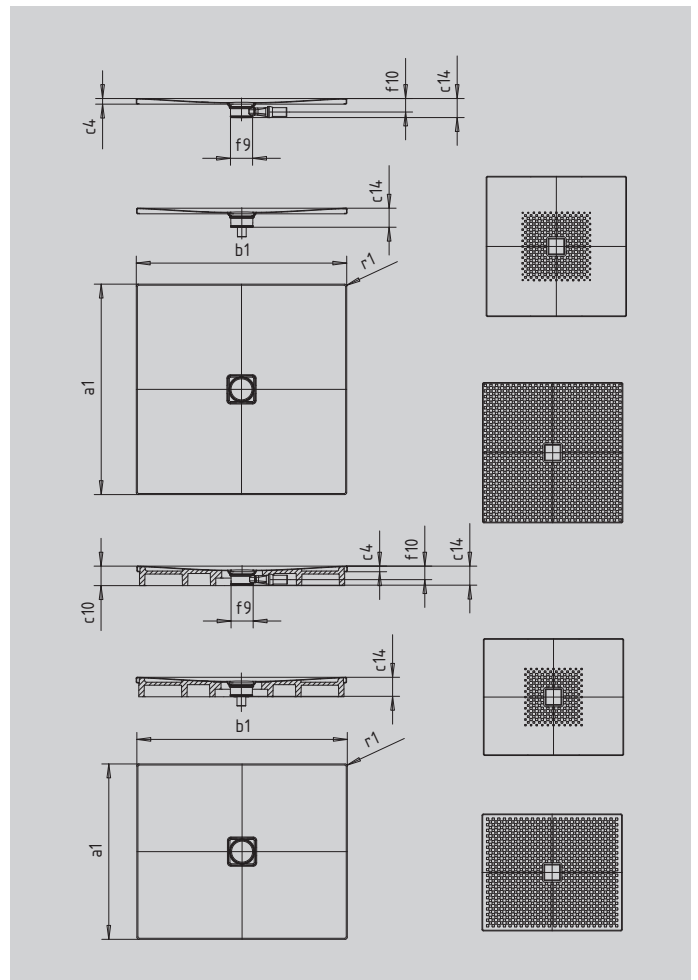

# CONOFLAT

- straightlined, purist design
- high level of comfort thanks to the flat enamelled wastecover that is flush with the shower area
- can be installed to be absolutely flush with the floor
- ideally complements the CONODUO bath
- designed by Sottsass Associati
- made of KALDEWEI steel enamel

Similar illustration

SECURE<sup>+</sup>

Model		857
External length	$a_1$	1000 mm
External width	$b_1$	1500 mm
Depth inside	$c_1$	23 mm
Height of rim	$c_4$	32 mm
Height with support	$c_{10}$	110 mm
Height with low-profile support	$c_{16}$	49 mm
Diameter of waste hole	$f_9$	Ø 120 mm
Bottle trap connection height	$f_{10}$	76 mm
External radius	$r_1$	12 mm
Net weight		40 kg
Anti-slip		588 x 588 mm
Full anti-slip		932 x 1412 mm
SECURE PLUS		full base