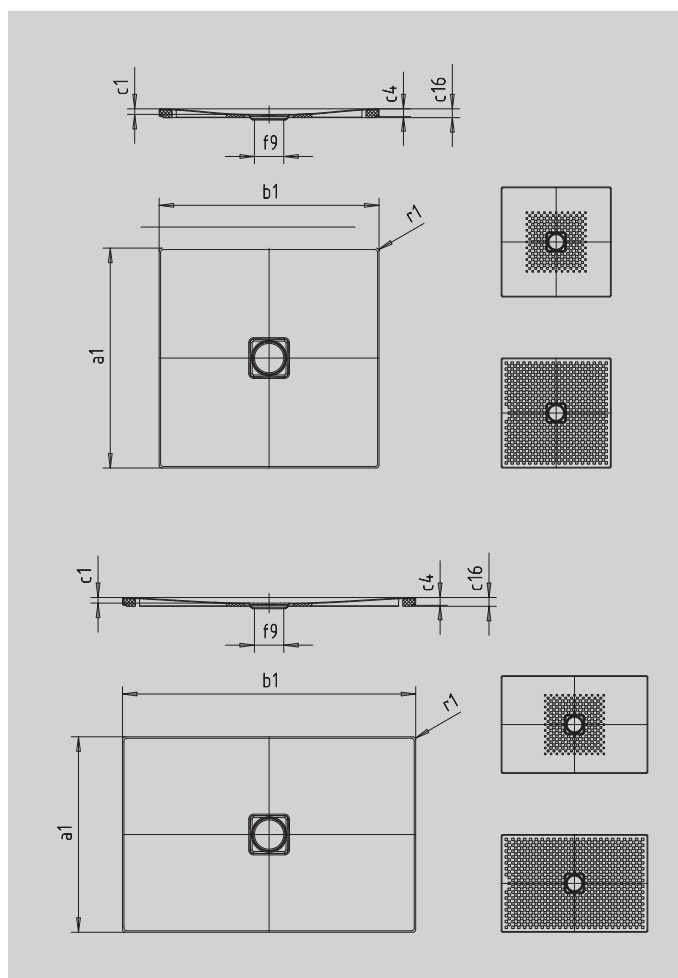

# CONOFLAT WITH LOW PROFILE SUPPORT

- straightlined, purist design
- highlevelofcomfortthankstotheflatenamelledwastecoverthatisflushwiththeshower area
- made of KALDEWEI steel enamel
- ideally complements the CONODUO bath
- designed by Sottsass Associati

Similar illustration

SECURE<sup>+</sup>

Model		857
External length	$a_1$	1000 mm
External width	$b_1$	1500 mm
Depth inside	$c_1$	23 mm
Height of rim	$c_4$	32 mm
Height with low-profile support	$c_{16}$	37 mm
Diameter of waste hole	$f_9$	Ø 120 mm
External radius	$r_1$	12 mm
Net weight		38 kg
Anti-slip		588 x 588 mm
Full anti-slip		932 x 1412 mm
SECURE PLUS		full base