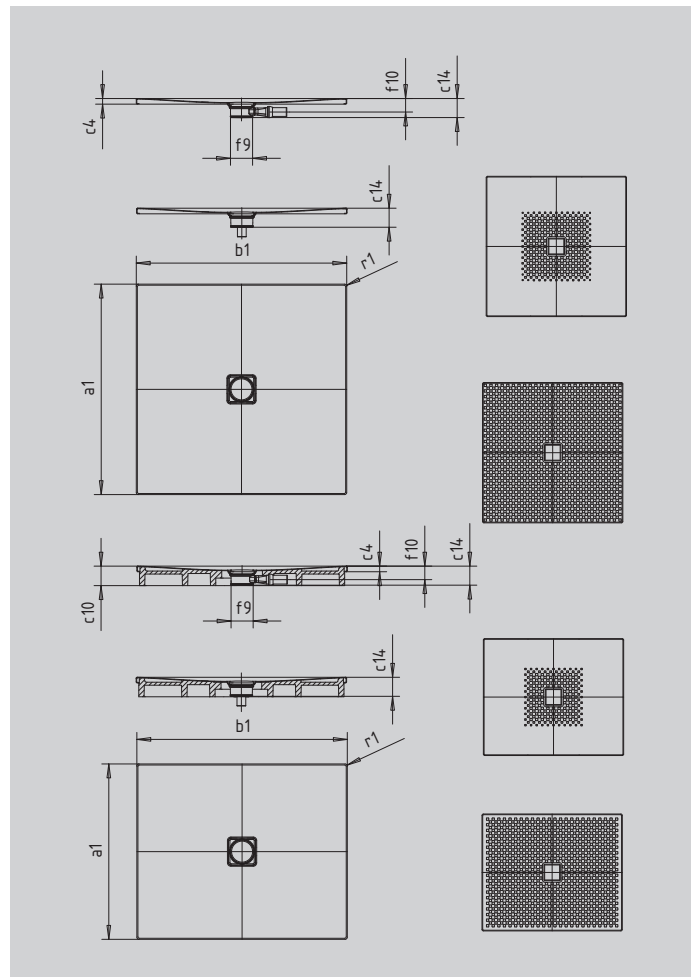

CONOFLAT

- straightlined, purist design
- high level of comfort thanks to the flat enamelled waste cover that is flush with the shower area
- can be installed to be absolutely flush with the floor
- ideally complements the CONODUO bath
- designed by Sottsass Associati
- made of KALDEWEI steel enamel

Similar illustration

SECURE⁺

Model		858
External length	a_1	750 mm
External width	b_1	1600 mm
Depth inside	c_1	23 mm
Height of rim	c_4	32 mm
Height with low-profile support	c_{16}	49 mm
Diameter of waste hole	f_9	Ø 120 mm
Bottle trap connection height	f_{10}	76 mm
External radius	r_1	12 mm
Net weight		30 kg
Anti-slip		492 x 492 mm
Full anti-slip		692 x 1556 mm
SECURE PLUS		full base