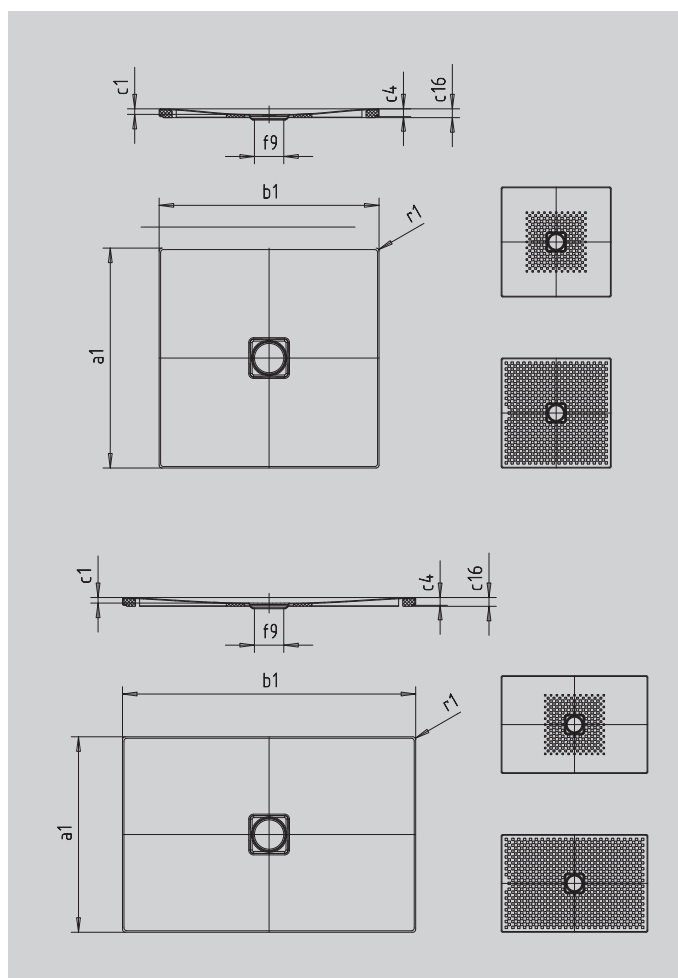

CONOFLAT WITH LOW PROFILE SUPPORT

- straightlined, purist design
- highlevelofcomfortthankstotheflatenamelledwastecoverthatisflushwiththeshower area
- made of KALDEWEI steel enamel
- ideally complements the CONODUO bath
- designed by Sottsass Associati

Similar illustration

SECURE⁺

Model		858
External length	a_1	750 mm
External width	b_1	1600 mm
Depth inside	c_1	23 mm
Height of rim	c_4	32 mm
Height with low-profile support	c_{16}	37 mm
Diameter of waste hole	f_9	Ø 120 mm
External radius	r_1	12 mm
Net weight		30 kg
Anti-slip		492 x 492 mm
Full anti-slip		692 x 1556 mm
SECURE PLUS		full base