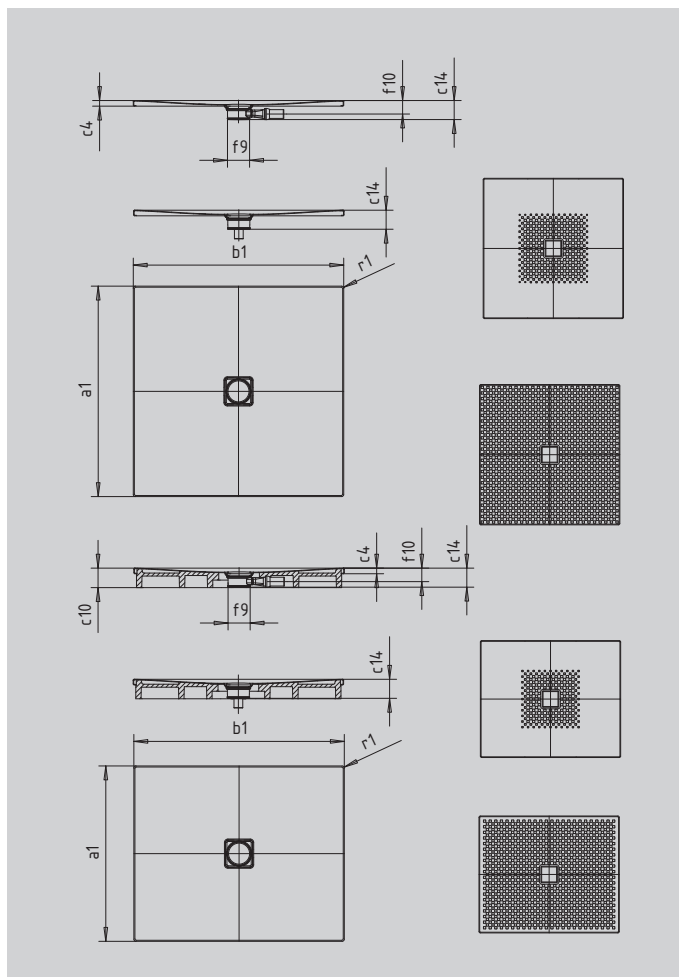

# CONOFLAT

- straightlined, purist design
- high level of comfort thanks to the flat enamelled waste cover that is flush with the shower area
- can be installed to be absolutely flush with the floor
- ideally complements the CONODUO bath
- designed by Sottsass Associati
- made of KALDEWEI steel enamel

Similar illustration

SECURE<sup>+</sup>

Model		859
External length	$a_1$	800 mm
External width	$b_1$	1600 mm
Depth inside	$c_1$	23 mm
Height of rim	$c_4$	32 mm
Height with low-profile support	$c_{16}$	49 mm
Diameter of waste hole	$f_9$	Ø 120 mm
Bottle trap connection height	$f_{10}$	76 mm
External radius	$r_1$	12 mm
Net weight		35 kg
Anti-slip		492 x 492 mm
Full anti-slip		740 x 1556 mm
SECURE PLUS		full base