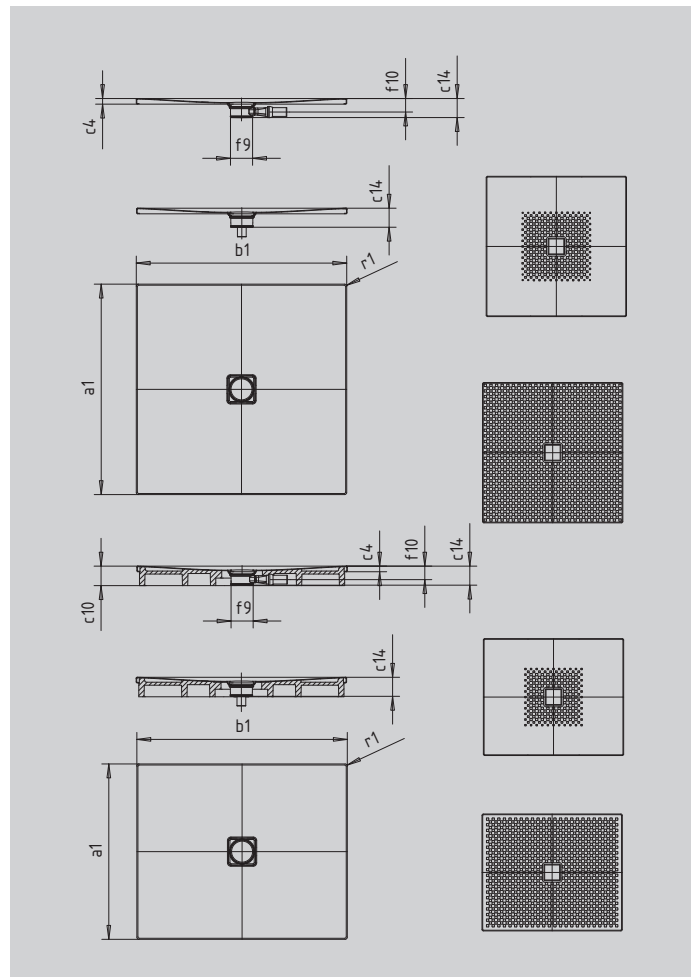

CONOFLAT

- straightlined, purist design
- high level of comfort thanks to the flat enamelled waste cover that is flush with the shower area
- can be installed to be absolutely flush with the floor
- ideally complements the CONODUO bath
- designed by Sottsass Associati
- made of KALDEWEI steel enamel

Similar illustration

SECURE⁺

Model		859
External length	a_1	800 mm
External width	b_1	1600 mm
Depth inside	c_1	23 mm
Height of rim	c_4	32 mm
Height with support	c_{10}	110 mm
Height with low-profile support	c_{16}	49 mm
Diameter of waste hole	f_9	Ø 120 mm
Bottle trap connection height	f_{10}	76 mm
External radius	r_1	12 mm
Net weight		36 kg
Anti-slip		492 x 492 mm
Full anti-slip		740 x 1556 mm
SECURE PLUS		full base