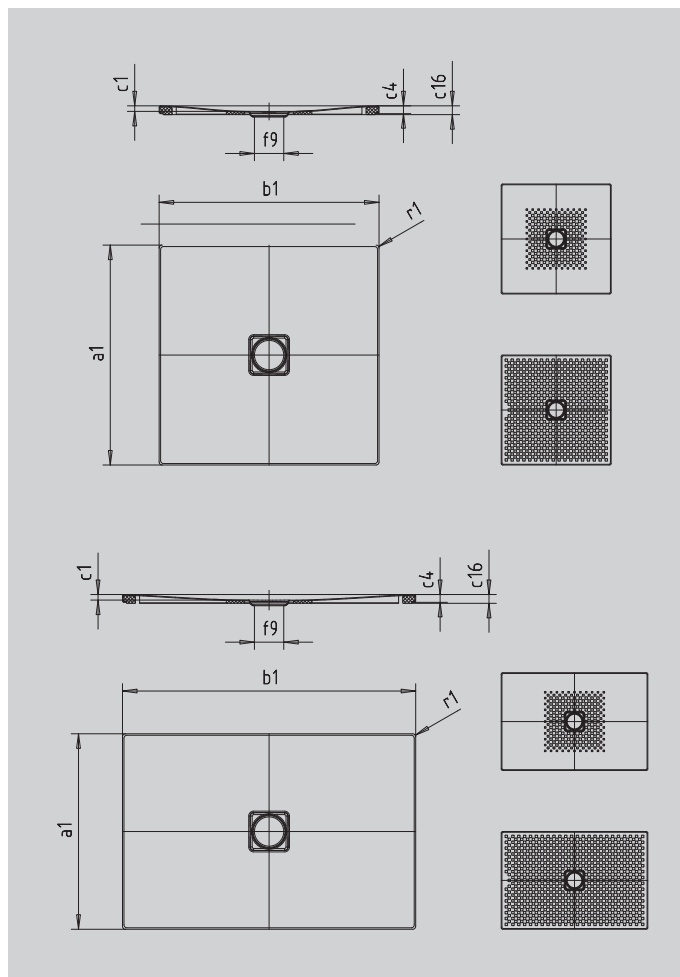

# CONOFLAT WITH LOW PROFILE SUPPORT

- straightlined, purist design
- highlevelofcomfortthankstotheflatenamelledwastecoverthatisflushwiththeshower area
- made of KALDEWEI steel enamel
- ideally complements the CONODUO bath
- designed by Sottsass Associati

Similar illustration

SECURE<sup>+</sup>

Model		859
External length	$a_1$	800 mm
External width	$b_1$	1600 mm
Depth inside	$c_1$	23 mm
Height of rim	$c_4$	32 mm
Height with low-profile support	$c_{16}$	37 mm
Diameter of waste hole	$f_9$	Ø 120 mm
External radius	$r_1$	12 mm
Net weight		35 kg
Anti-slip		492 x 492 mm
Full anti-slip		740 x 1556 mm
SECURE PLUS		full base