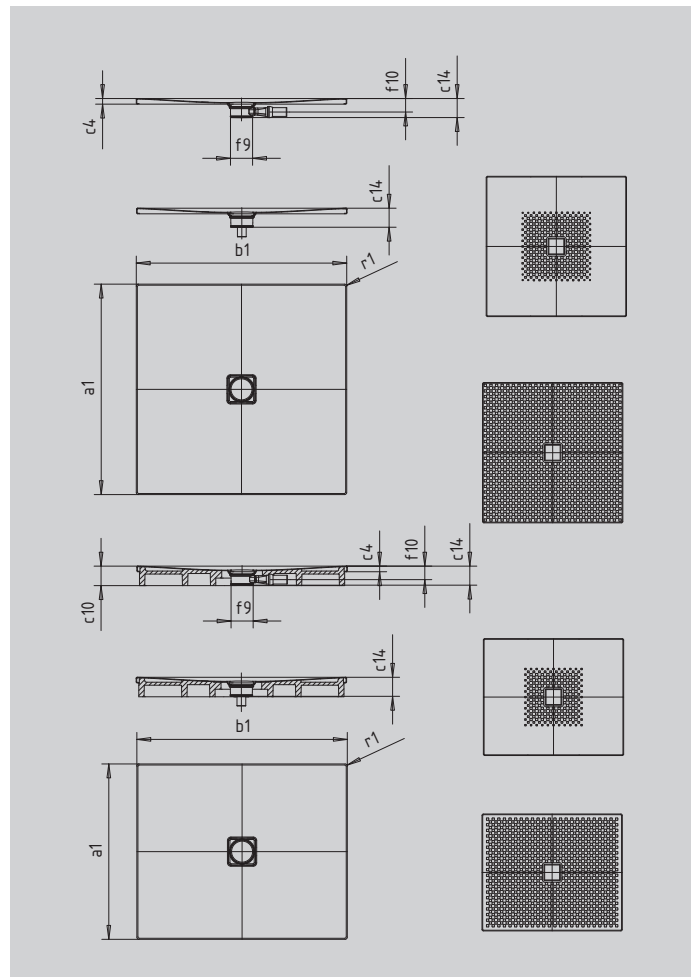

# CONOFLAT

- straightlined, purist design
- high level of comfort thanks to the flat enamelled waste cover that is flush with the shower area
- can be installed to be absolutely flush with the floor
- ideally complements the CONODUO bath
- designed by Sottsass Associati
- made of KALDEWEI steel enamel

Similar illustration

SECURE<sup>+</sup>

Model		860
External length	$a_1$	900 mm
External width	$b_1$	1600 mm
Depth inside	$c_1$	23 mm
Height of rim	$c_4$	32 mm
Height with low-profile support	$c_{16}$	49 mm
Diameter of waste hole	$f_9$	Ø 120 mm
Bottle trap connection height	$f_{10}$	76 mm
External radius	$r_1$	12 mm
Net weight		37 kg
Anti-slip		492 x 492 mm
Full anti-slip		836 x 1556 mm
SECURE PLUS		full base