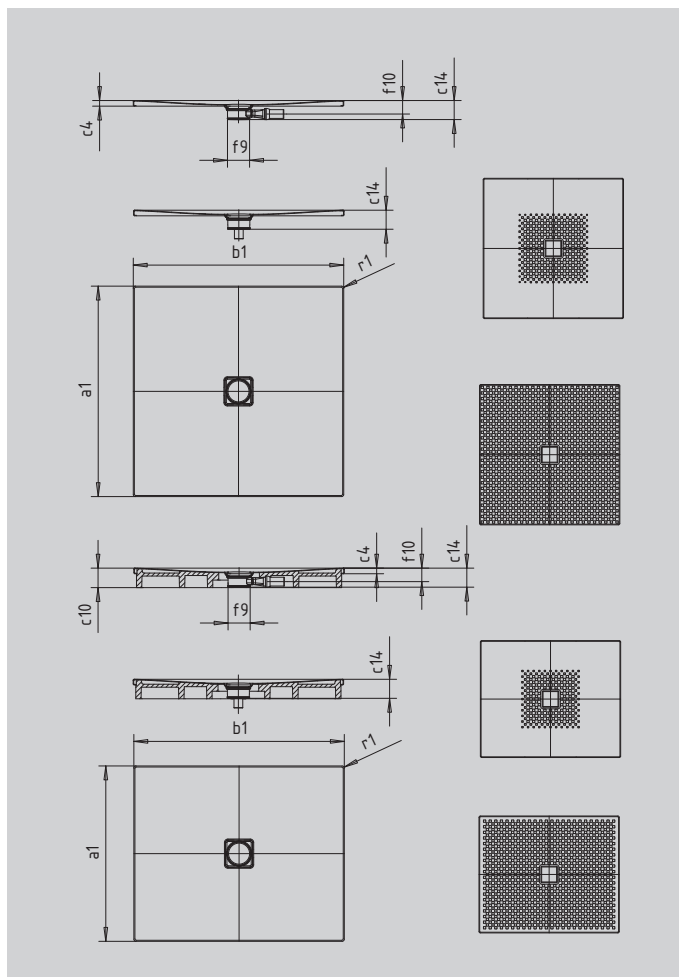

CONOFLAT

- straightlined, purist design
- highlevelofcomfortthankstotheatenamelledwastecoverthat is flushwiththeshower area
- can be installed to be absolutely flush with the floor
- ideally complements the CONODUO bath
- designed by Sottsass Associati
- made of KALDEWEI steel enamel

Similar illustration

SECURE⁺

Model		860
External length	a_1	900 mm
External width	b_1	1600 mm
Depth inside	c_1	23 mm
Height of rim	c_4	32 mm
Height with support	c_{10}	110 mm
Height with low-profile support	c_{16}	49 mm
Diameter of waste hole	f_9	Ø 120 mm
Bottle trap connection height	f_{10}	76 mm
External radius	r_1	12 mm
Net weight		39 kg
Anti-slip		492 x 492 mm
Full anti-slip		836 x 1556 mm
SECURE PLUS		full base