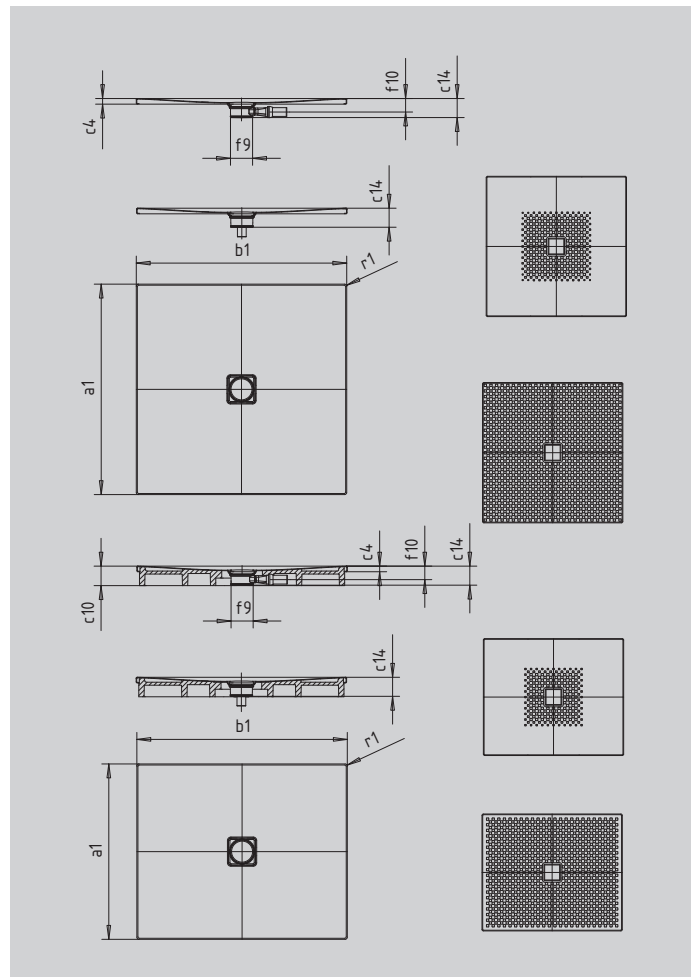

# CONOFLAT

- straightlined, purist design
- high level of comfort thanks to the flat enamelled waste cover that is flush with the shower area
- can be installed to be absolutely flush with the floor
- ideally complements the CONODUO bath
- designed by Sottsass Associati
- made of KALDEWEI steel enamel

Similar illustration

SECURE<sup>+</sup>

Model		861
External length	$a_1$	1000 mm
External width	$b_1$	1600 mm
Depth inside	$c_1$	23 mm
Height of rim	$c_4$	32 mm
Height with support	$c_{10}$	110 mm
Height with low-profile support	$c_{16}$	49 mm
Diameter of waste hole	$f_9$	Ø 120 mm
Bottle trap connection height	$f_{10}$	76 mm
External radius	$r_1$	12 mm
Net weight		43 kg
Anti-slip		588 x 588 mm
Full anti-slip		932 x 1556 mm
SECURE PLUS		full base