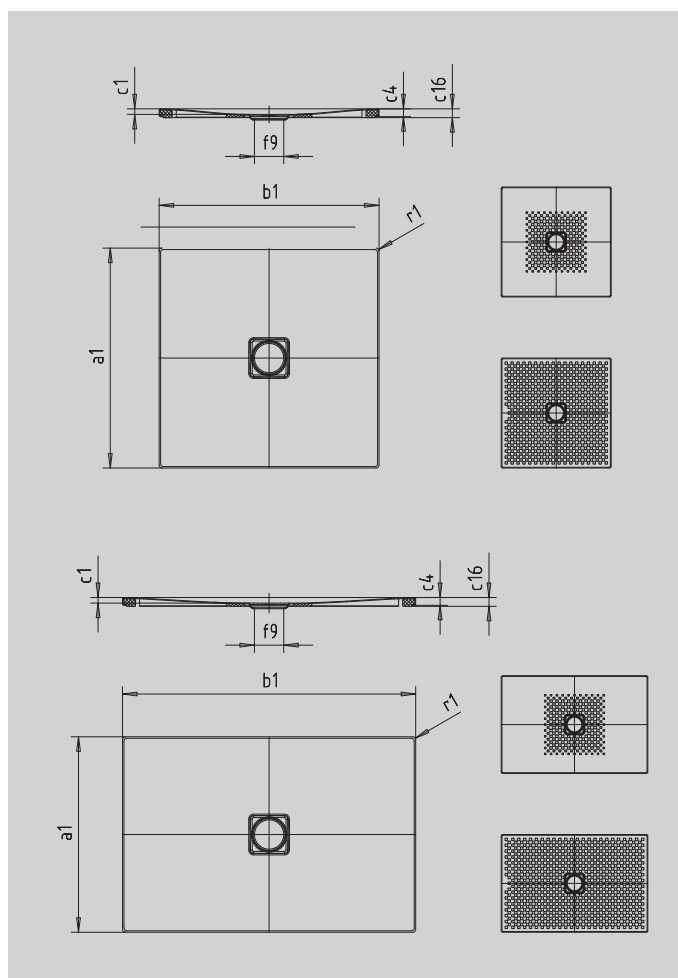

CONOFLAT WITH LOW PROFILE SUPPORT

- straightlined, purist design
- highlevelofcomfortthankstotheflatenamelledwastecoverthatisflushwiththeshower area
- made of KALDEWEI steel enamel
- ideally complements the CONODUO bath
- designed by Sottsass Associati

Similar illustration

SECURE⁺

Model		861
External length	a_1	1000 mm
External width	b_1	1600 mm
Depth inside	c_1	23 mm
Height of rim	c_4	32 mm
Height with low-profile support	c_{16}	37 mm
Diameter of waste hole	f_9	Ø 120 mm
External radius	r_1	12 mm
Net weight		41 kg
Anti-slip		588 x 588 mm
Full anti-slip		932 x 1556 mm
SECURE PLUS		full base